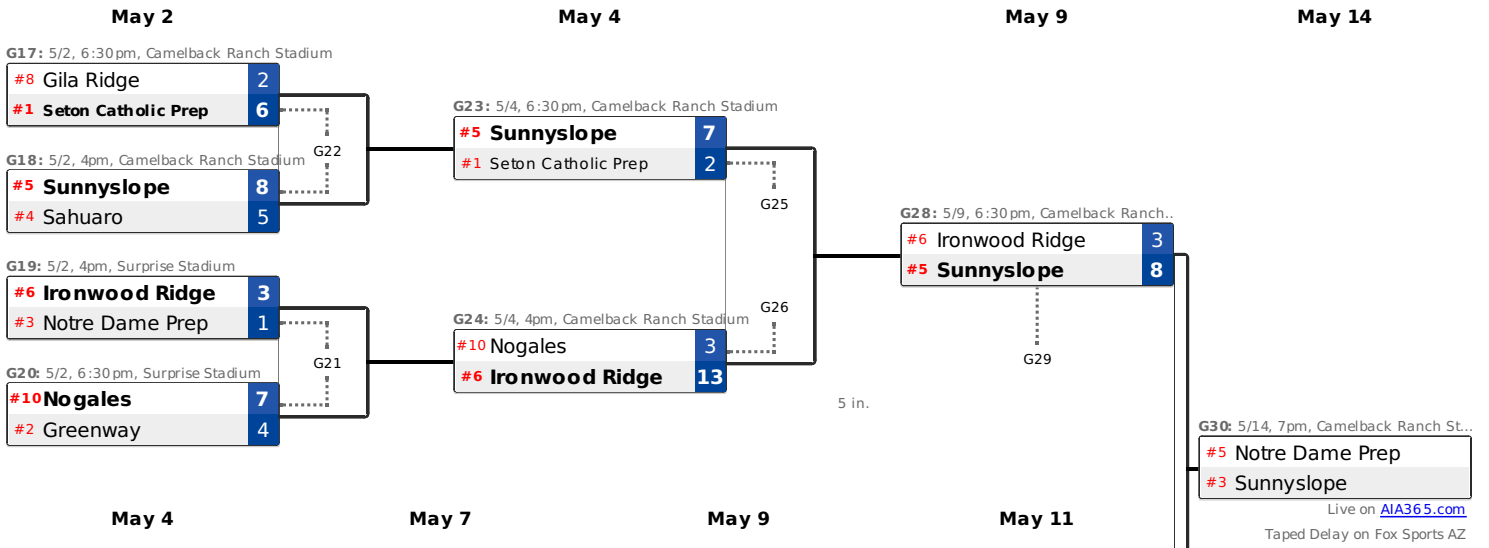

2013 AIA Baseball Division II State Championship

The bottom team in the matchup is the home team.