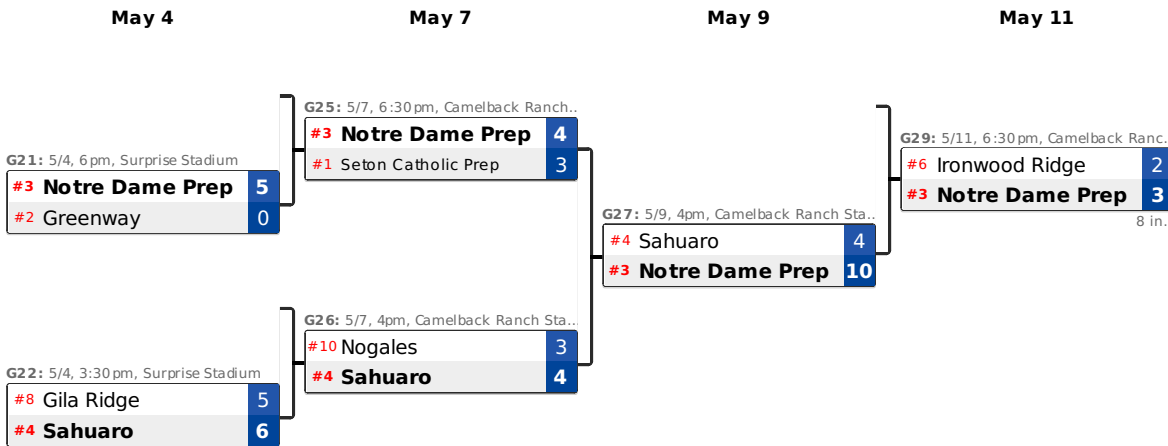

2013 AIA Baseball Division II State Championship

The bottom team in the matchup is the home team.