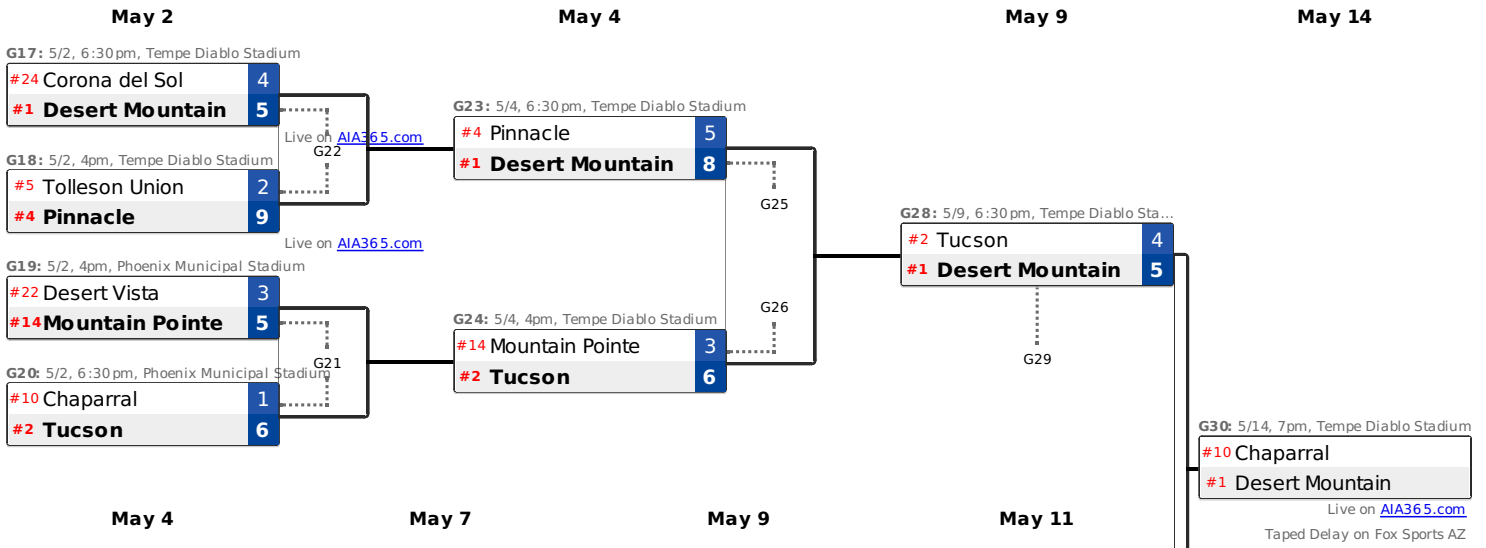

2013 AIA Baseball Division I State Championship

The bottom team in the matchup is the home team.