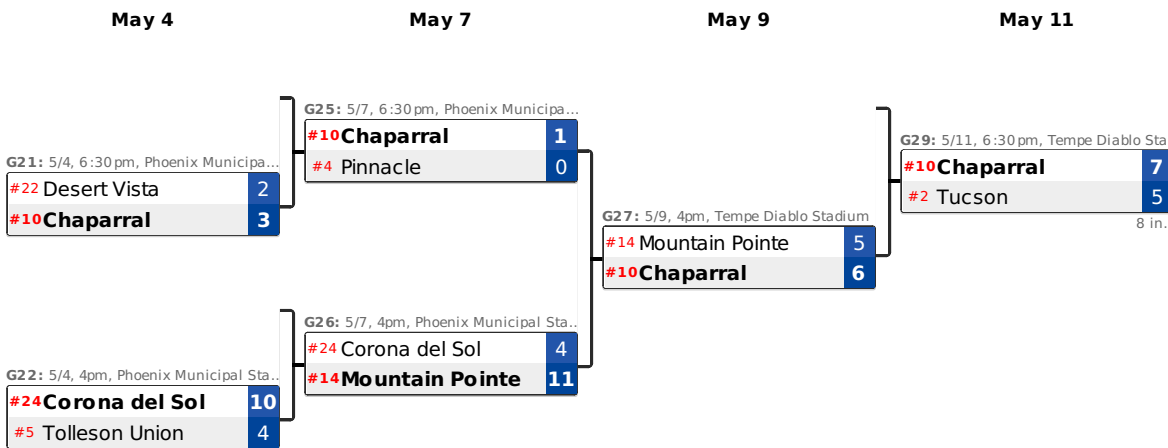

2013 AIA Baseball Division I State Championship

The bottom team in the matchup is the home team.