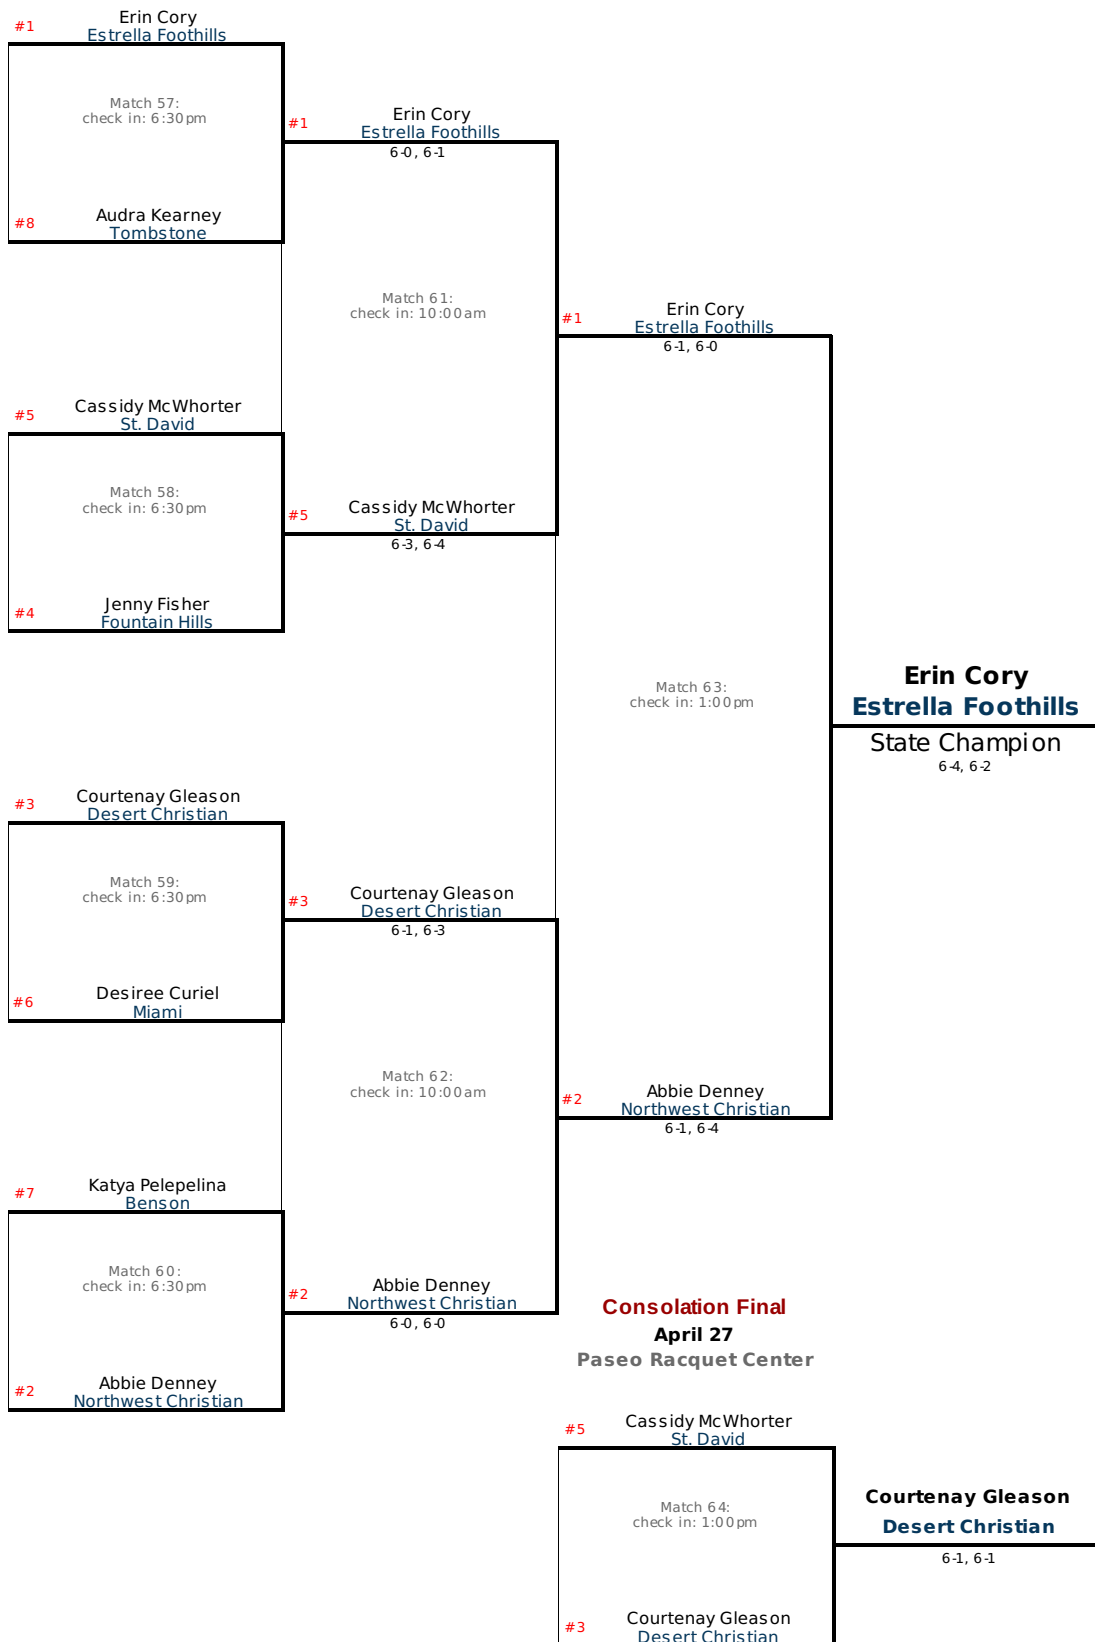

# 2013 AIA Girls Tennis Division III Singles State Championship

**Quarterfinals**  
**April 26**  
Paseo Racquet Center

**Semifinals**  
**April 27**  
Paseo Racquet Center

**Final**  
**April 27**  
Paseo Racquet Center

## Round 1

April 19

Paseo Racquet Center

## Round 2

April 19

Paseo Racquet Center

## Round 3

April 20

Paseo Racquet Center