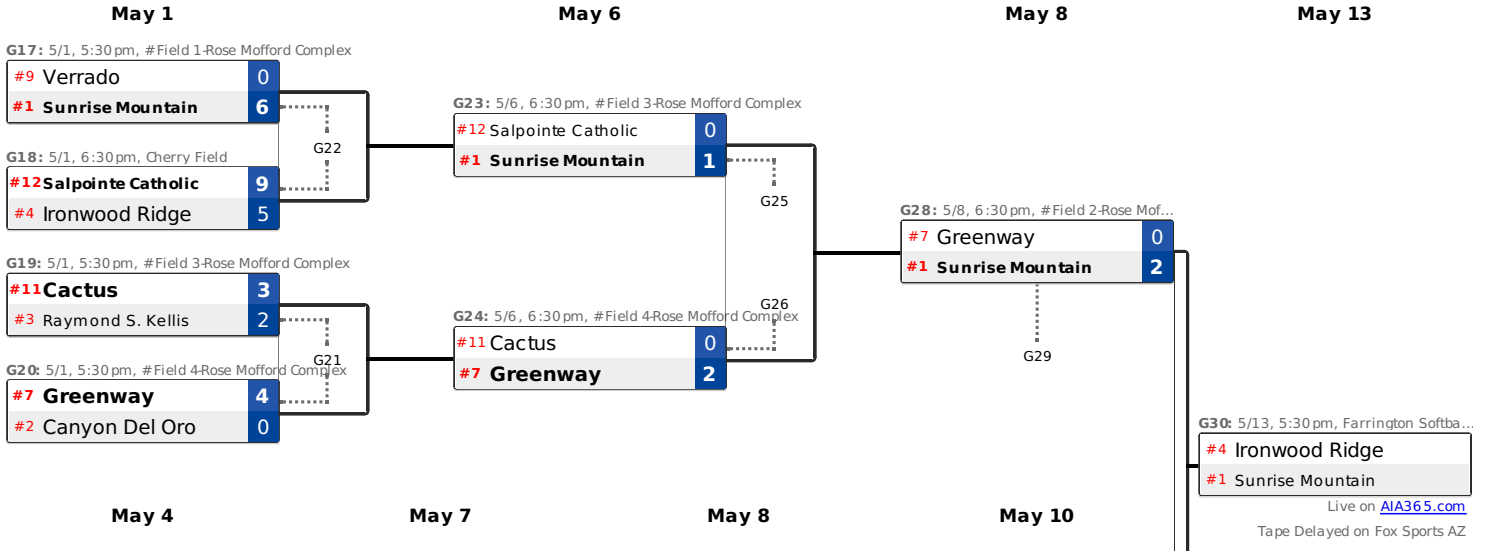

# 2013 AIA Softball Division II State Championship

The bottom team in the matchup is the home team.