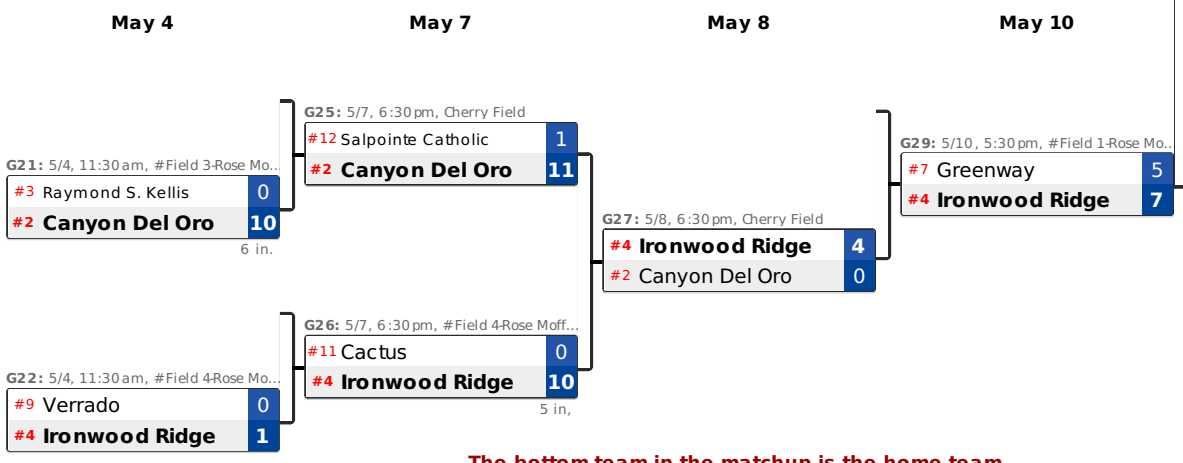

# 2013 AIA Softball Division II State Championship

The bottom team in the matchup is the home team.