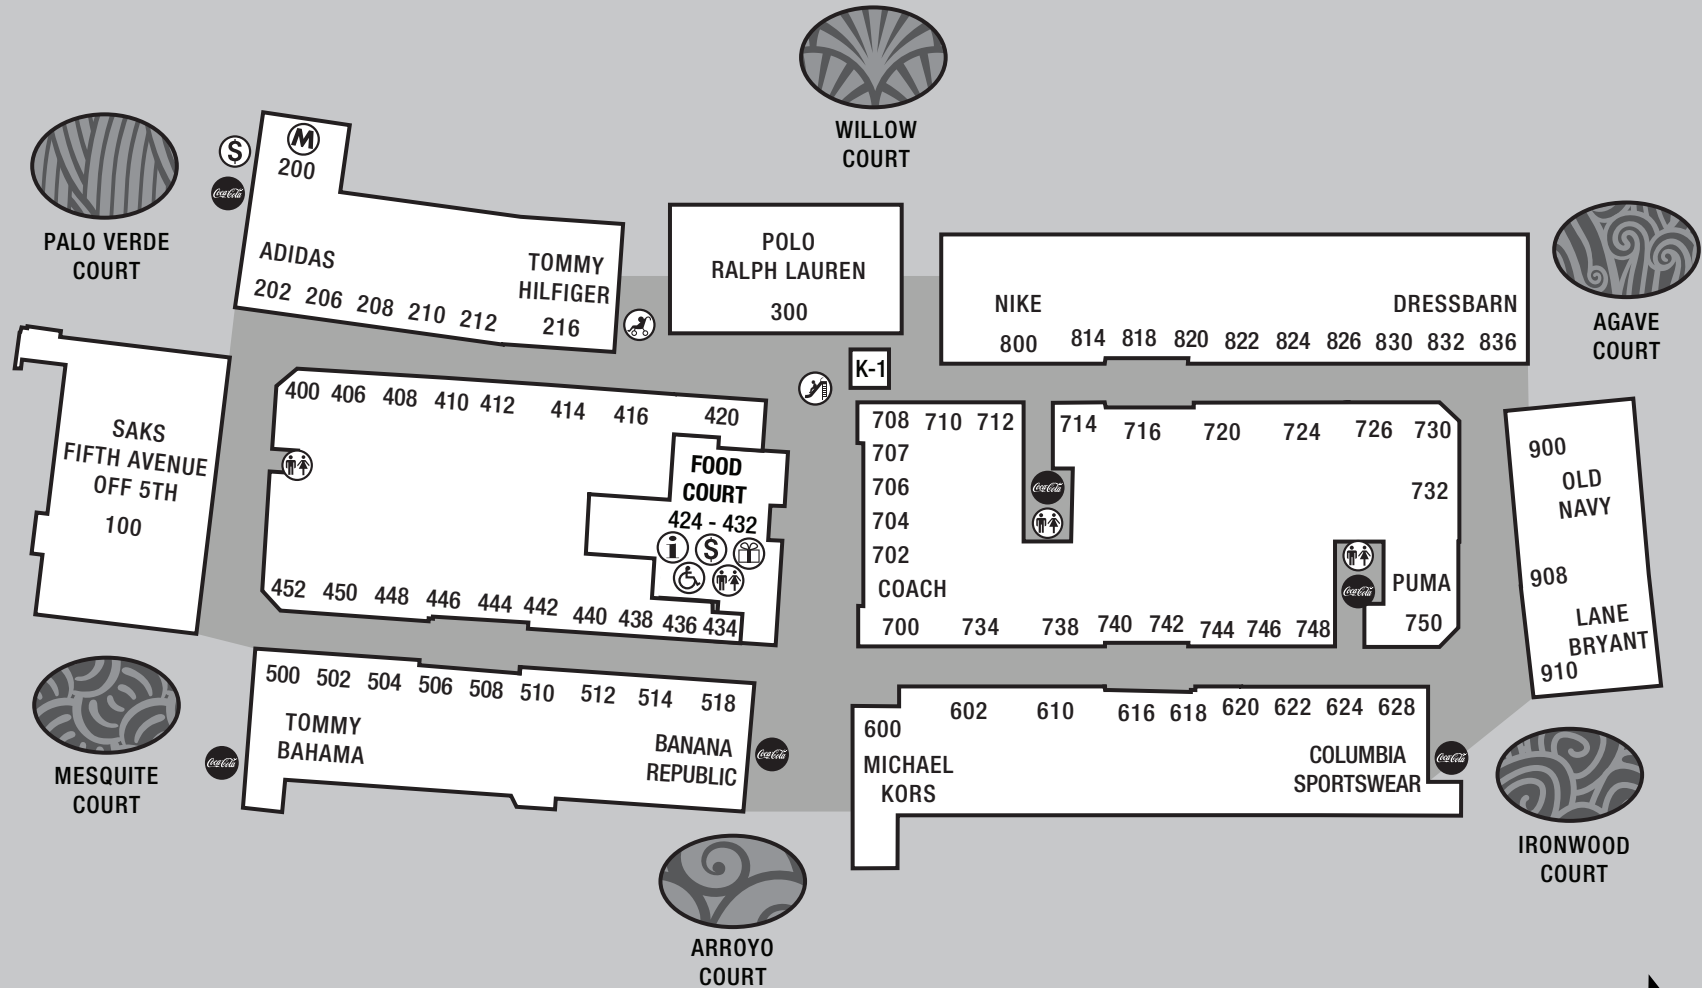

## Designer Fashions & Sportswear

|     |                                 |              |
|-----|---------------------------------|--------------|
| 202 | Adidas                          |              |
| 512 | Armani Outlet                   |              |
| 518 | Banana Republic Factory Store   |              |
| 450 | BCBG Max Azria                  |              |
| 400 | Brooks Brothers Factory Store   |              |
| 602 | Calvin Klein                    |              |
| 724 | Charlotte Russe                 |              |
| 628 | Columbia Sportswear             |              |
| 616 | DKNY                            |              |
| 836 | Dressbarn                       |              |
| 504 | Elie Tahari                     |              |
| 610 | Gap Factory Store               |              |
| 452 | Guess Factory Store             |              |
| 822 | Haggar Clothing Co.             |              |
| 506 | Hugo Boss Factory Store         |              |
| 738 | Izod                            |              |
| 514 | J.Crew                          | October 2013 |
| 826 | Jockey                          |              |
| 746 | Jones New York                  |              |
| 910 | Lane Bryant Outlet              | May 2013     |
| 734 | Levi's Outlet Store             |              |
| 510 | Lucky Brand                     |              |
| 502 | MaxStudio.com                   |              |
| 600 | Michael Kors                    |              |
| 800 | Nike Factory Store              |              |
| 900 | Old Navy Outlet                 |              |
| 622 | Perry Ellis                     |              |
| 300 | Polo Ralph Lauren Factory Store | June 2013    |
| 618 | Quiksilver                      |              |
| 100 | Saks Fifth Avenue Off 5th       |              |
| 500 | Tommy Bahama                    |              |
| 216 | Tommy Hilfiger                  |              |
| 416 | Under Armour                    |              |