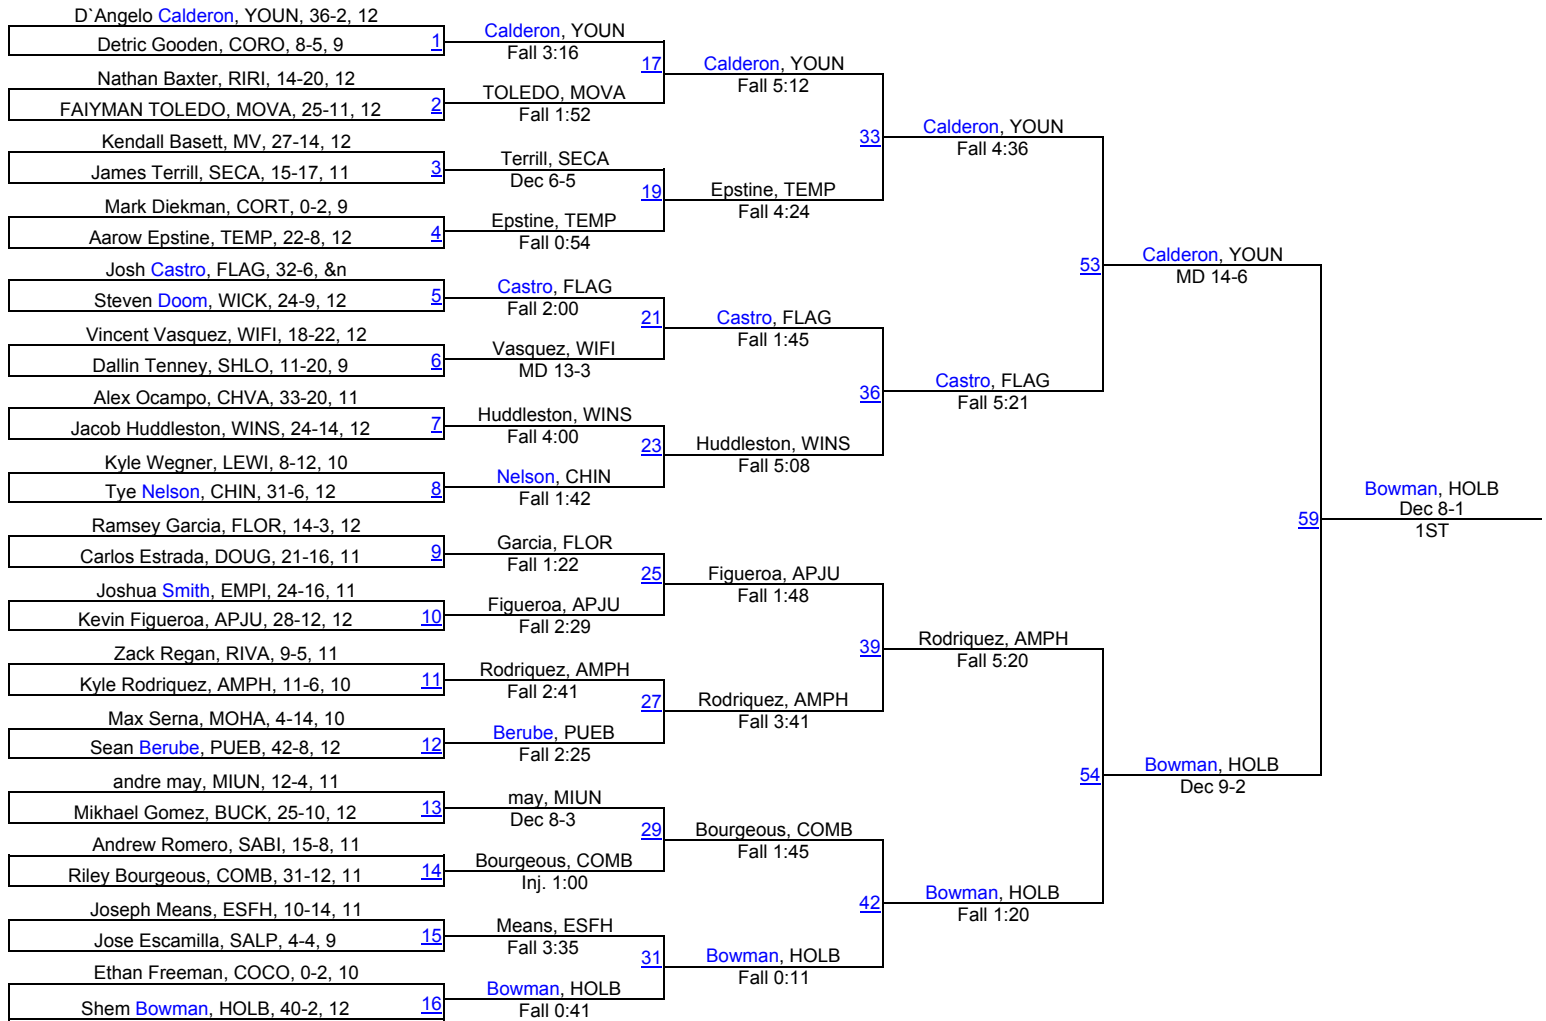

2014 AIA D3/D4 State Championships

D3-195