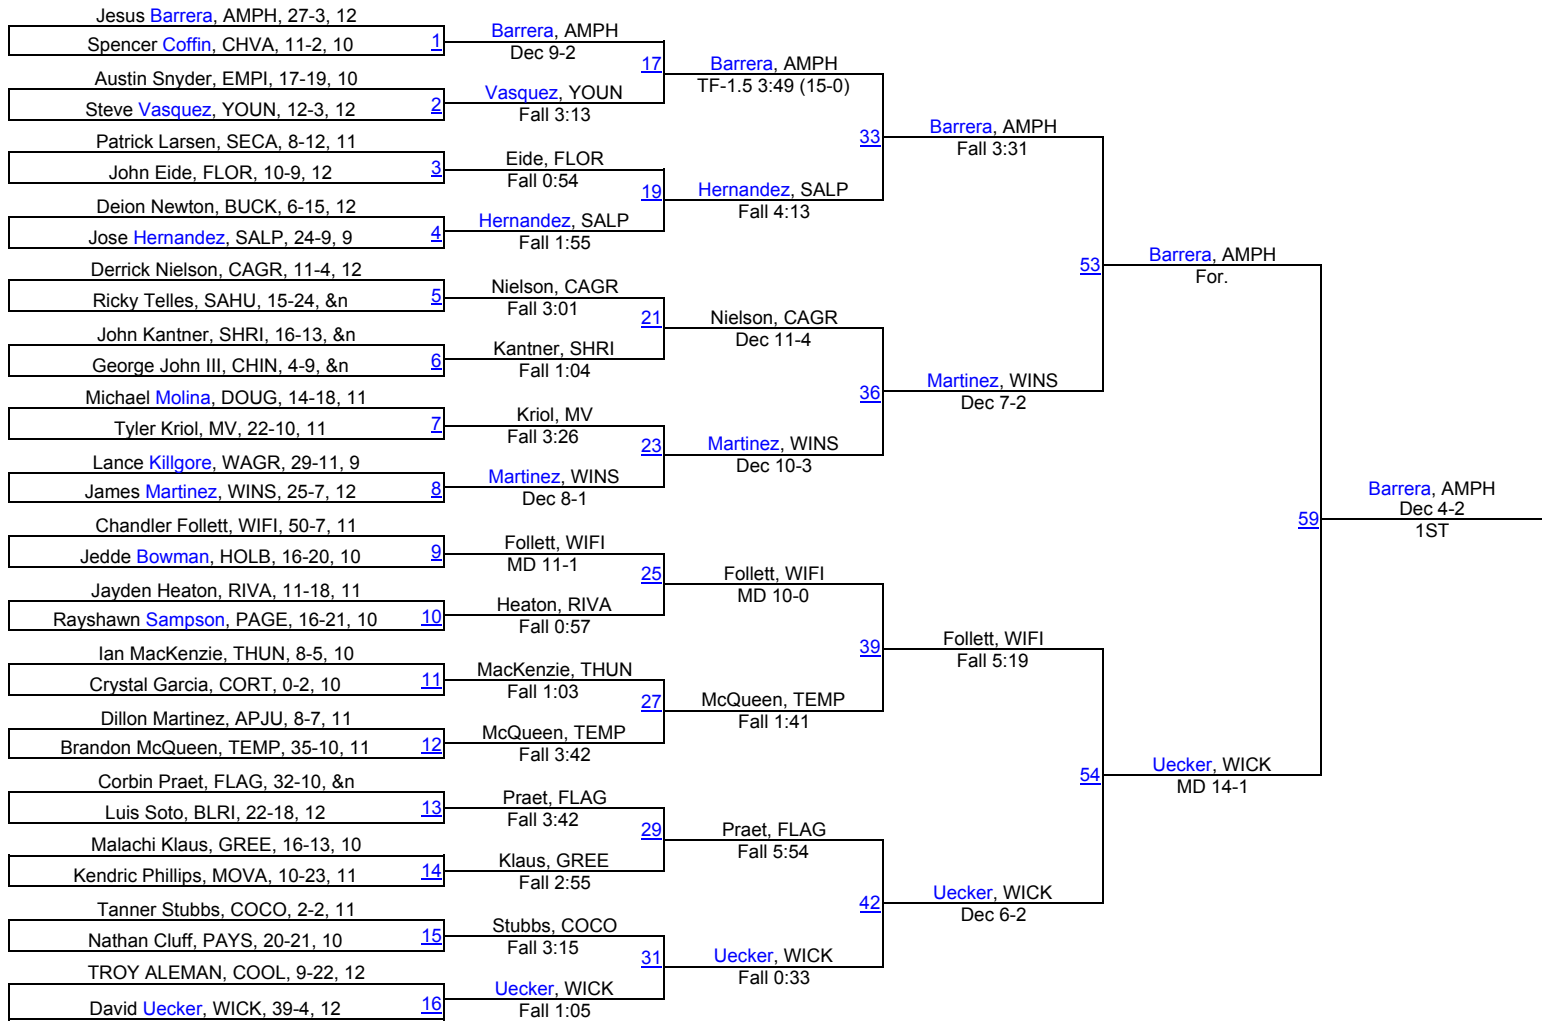

2014 AIA D3/D4 State Championships

D3-152