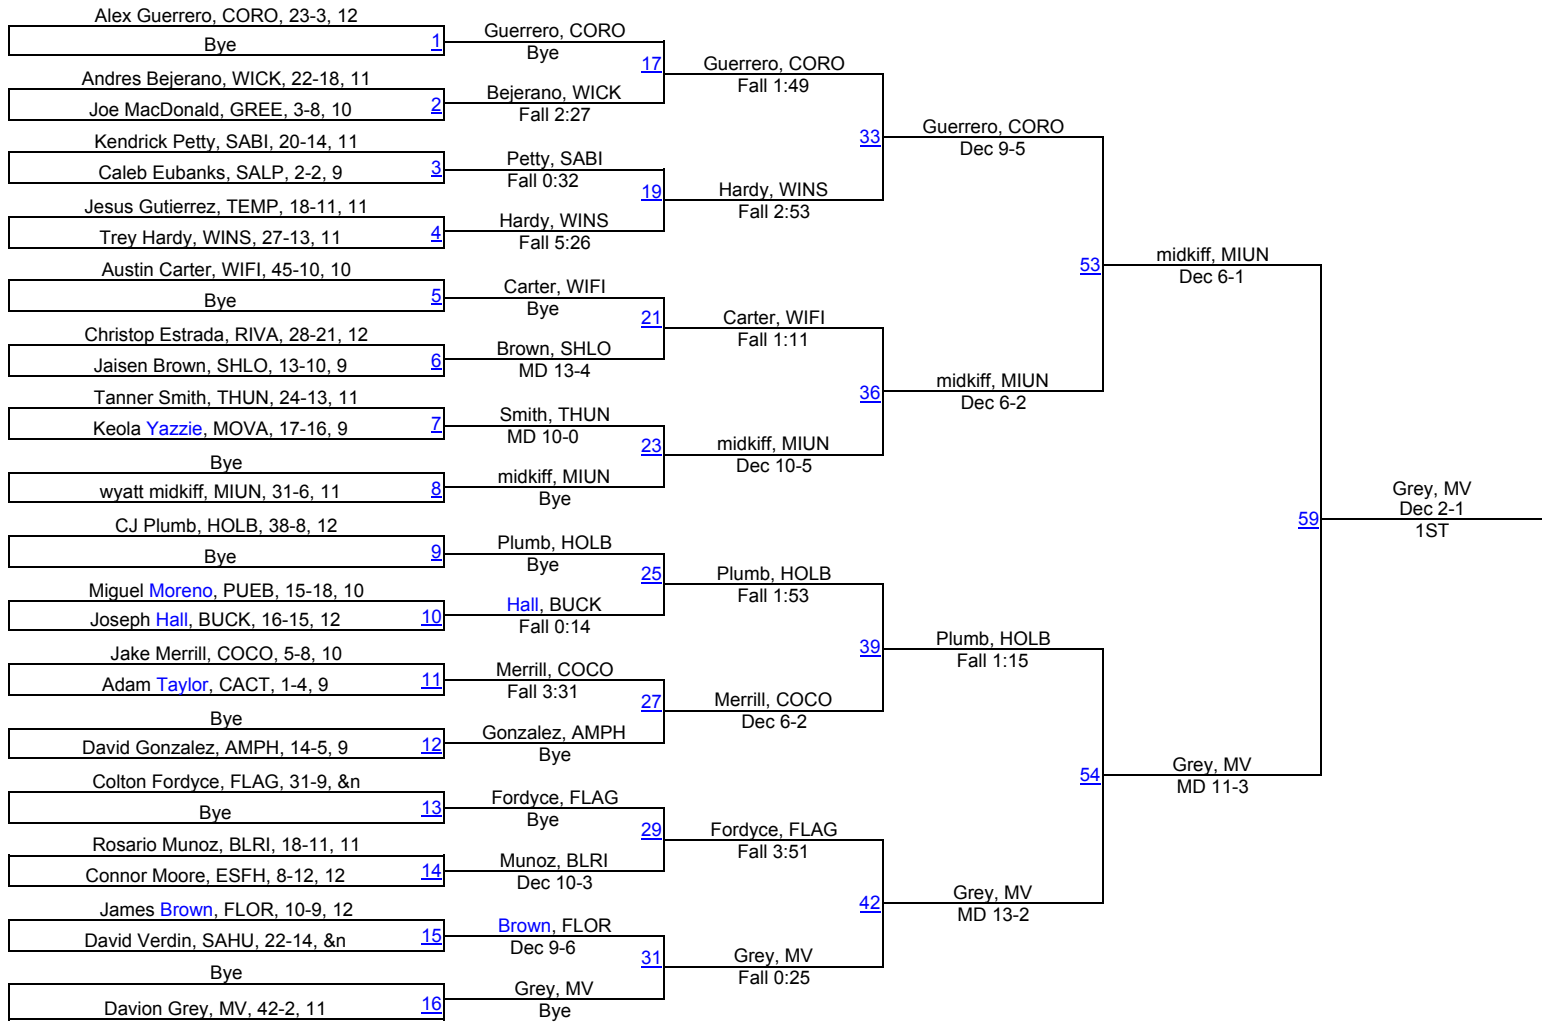

2014 AIA D3/D4 State Championships

D3-220