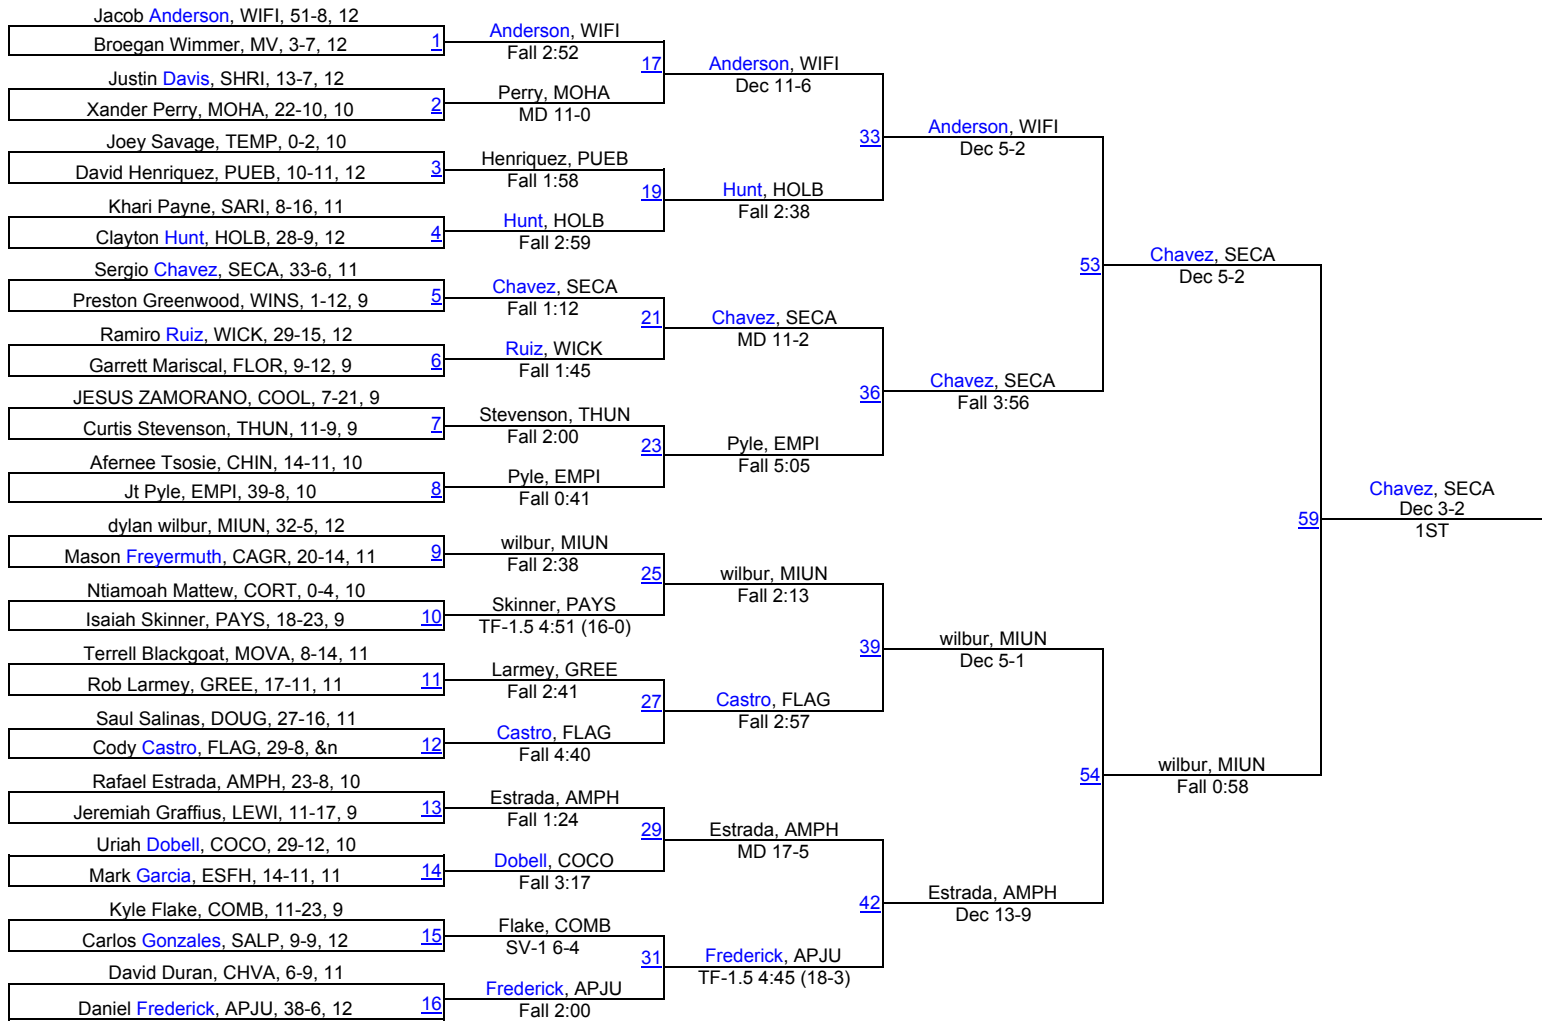

2014 AIA D3/D4 State Championships

D3-160