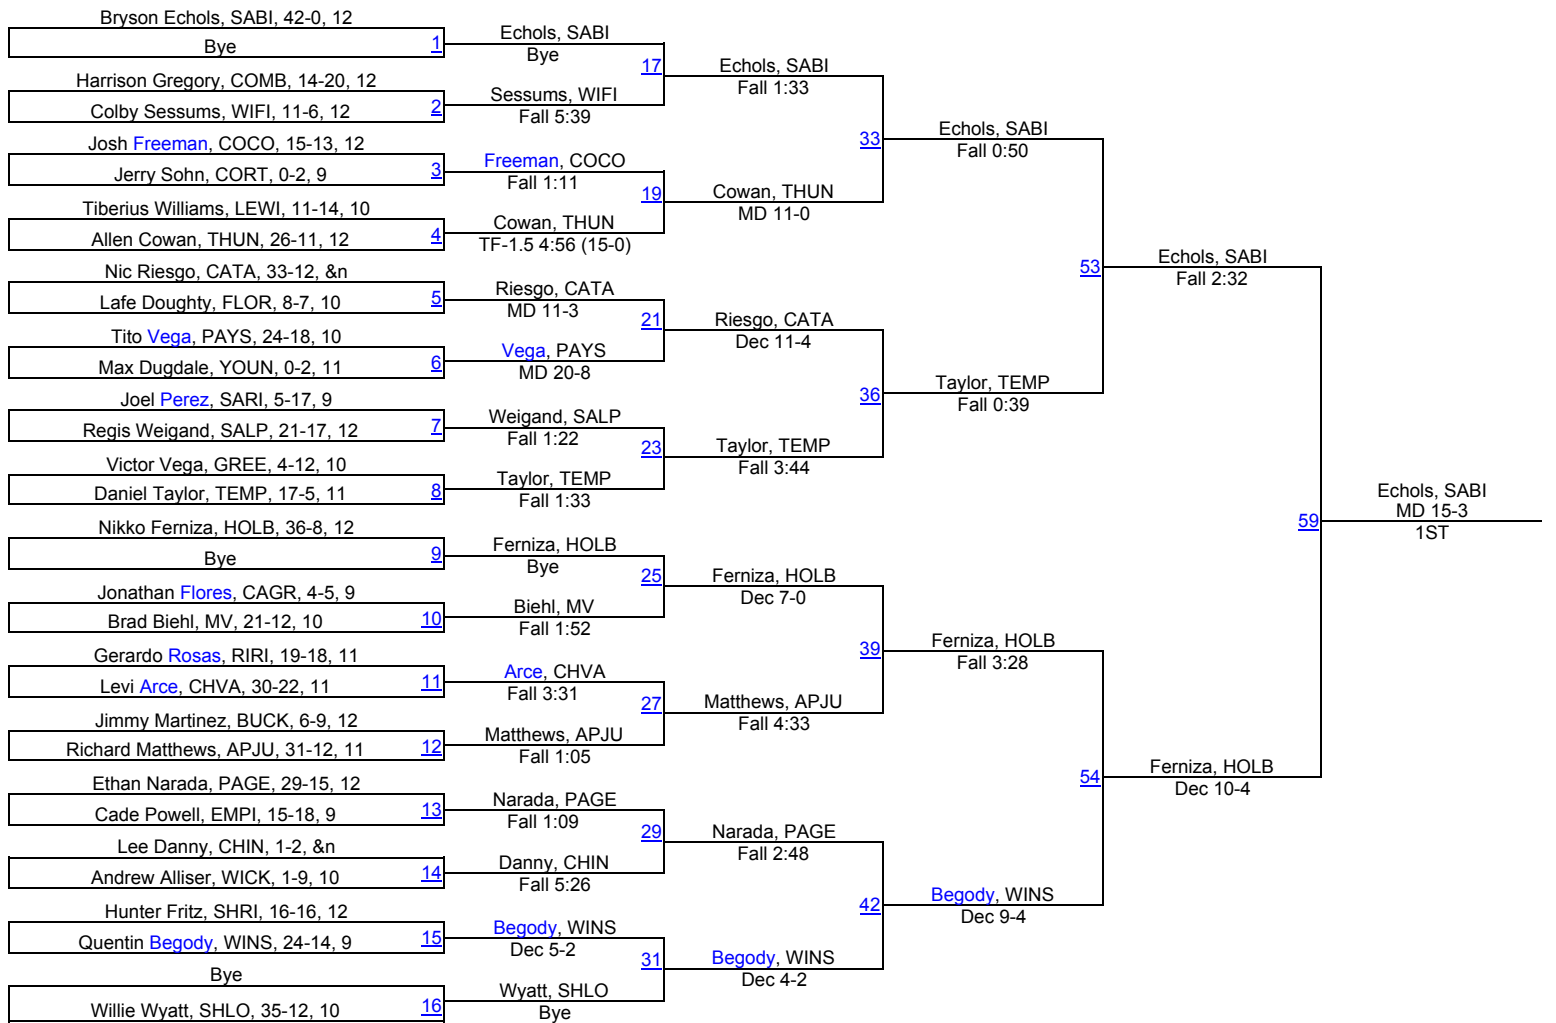

2014 AIA D3/D4 State Championships

D3-182