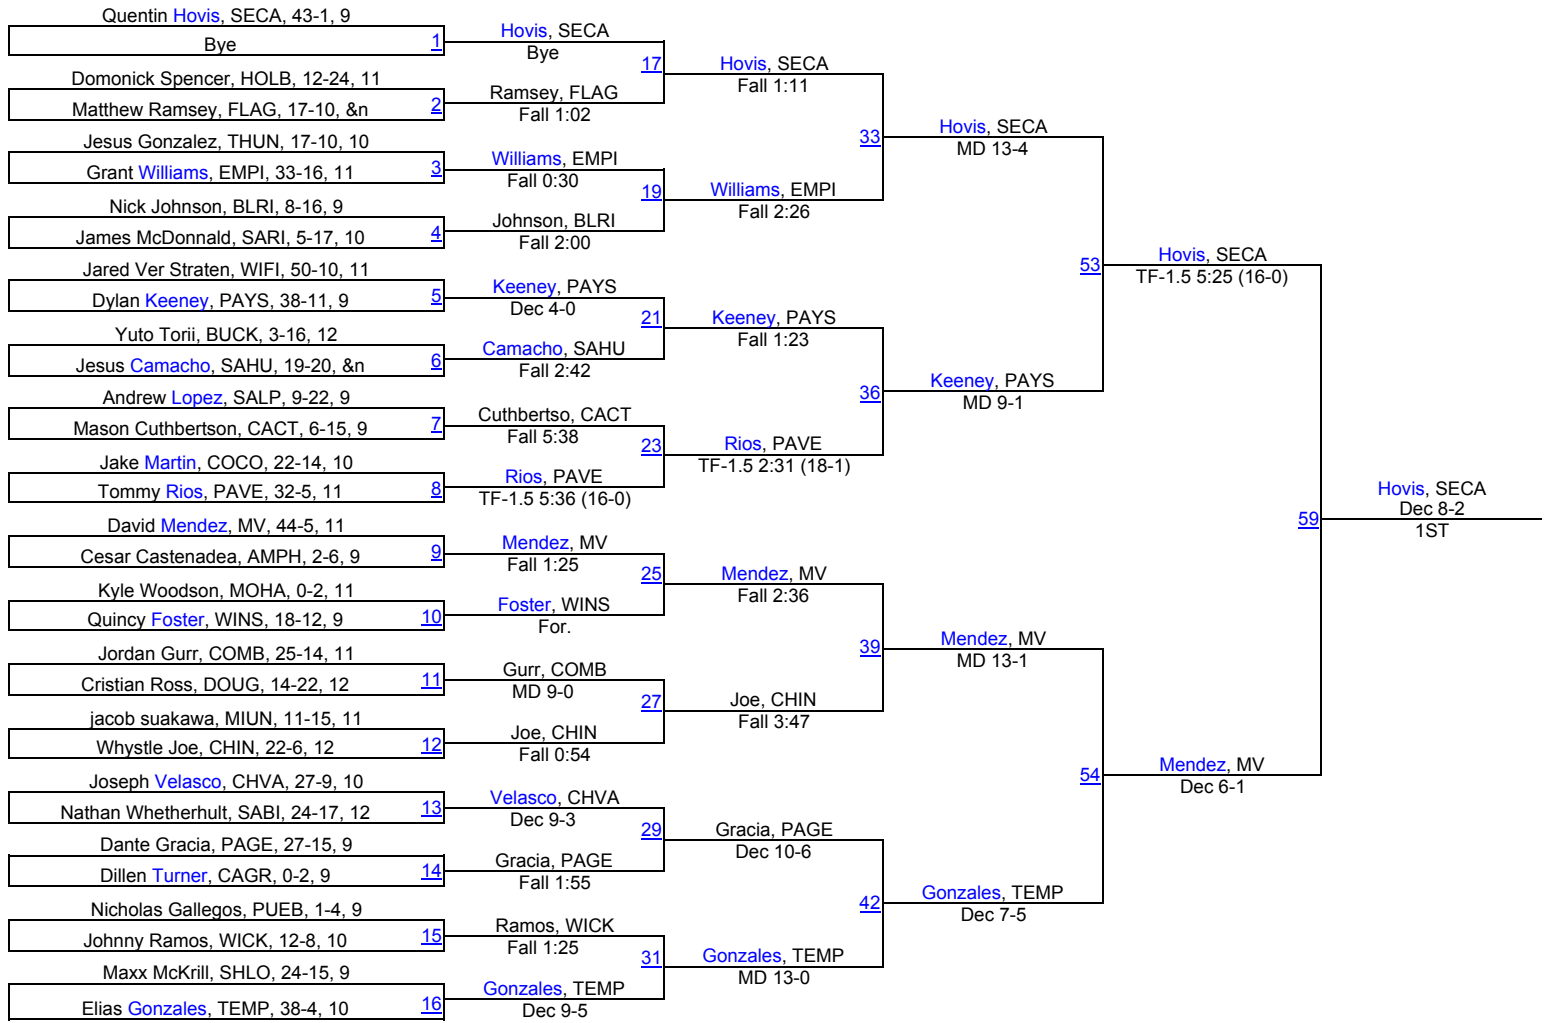

2014 AIA D3/D4 State Championships

D3-113