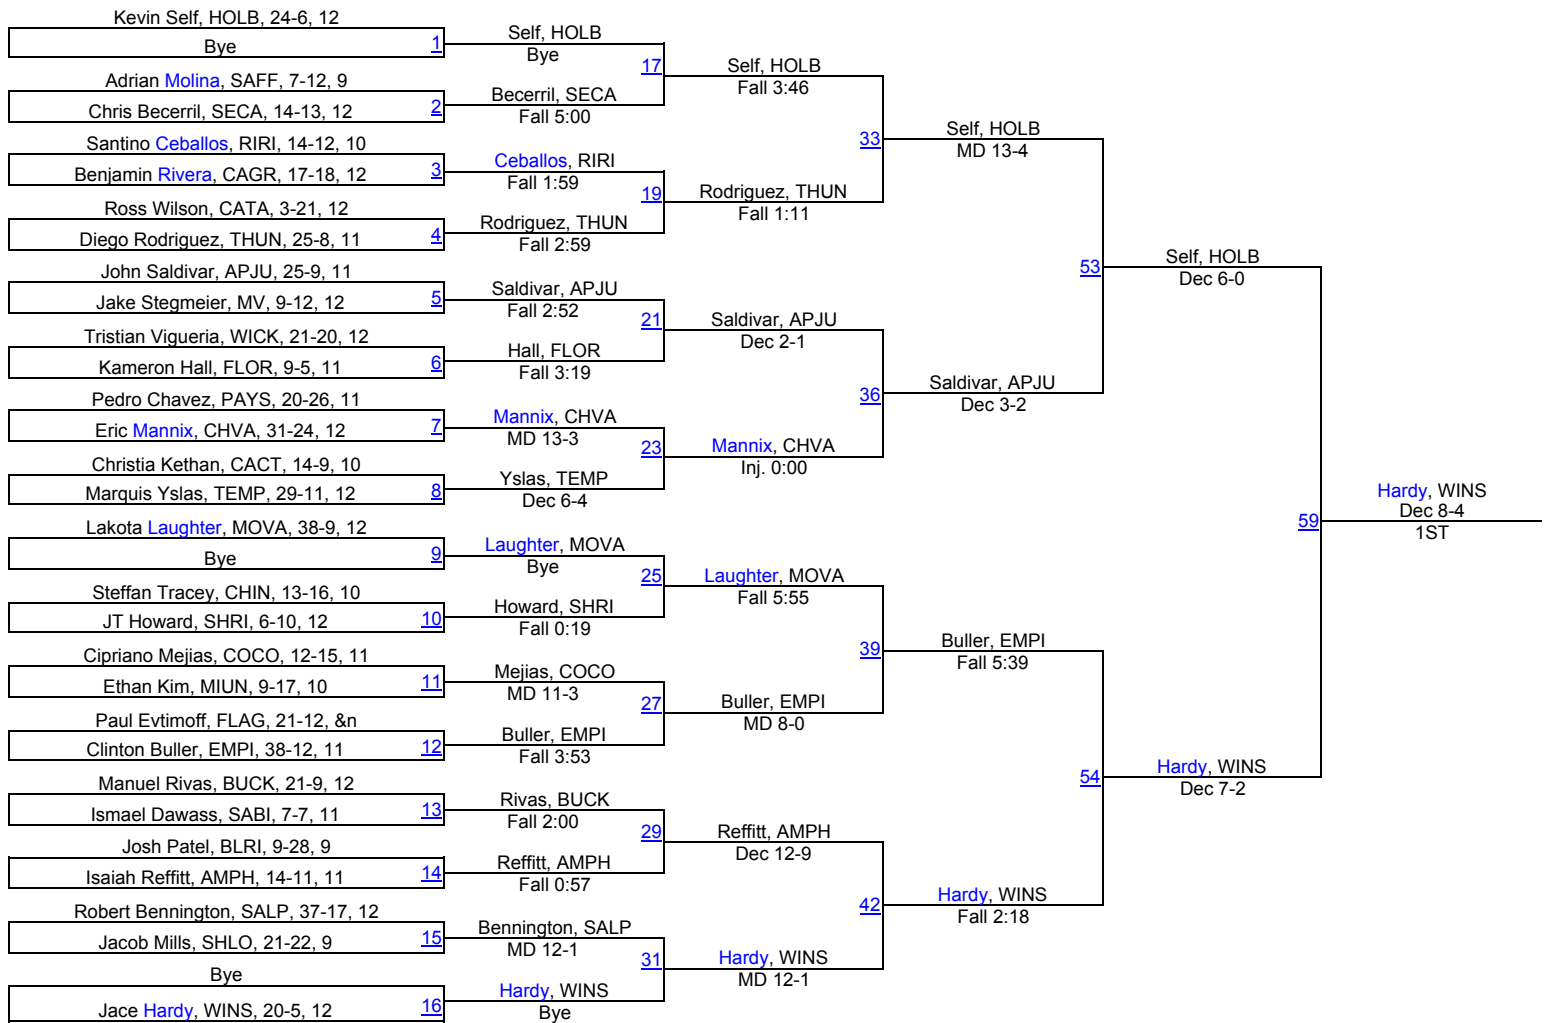

2014 AIA D3/D4 State Championships

D3-170