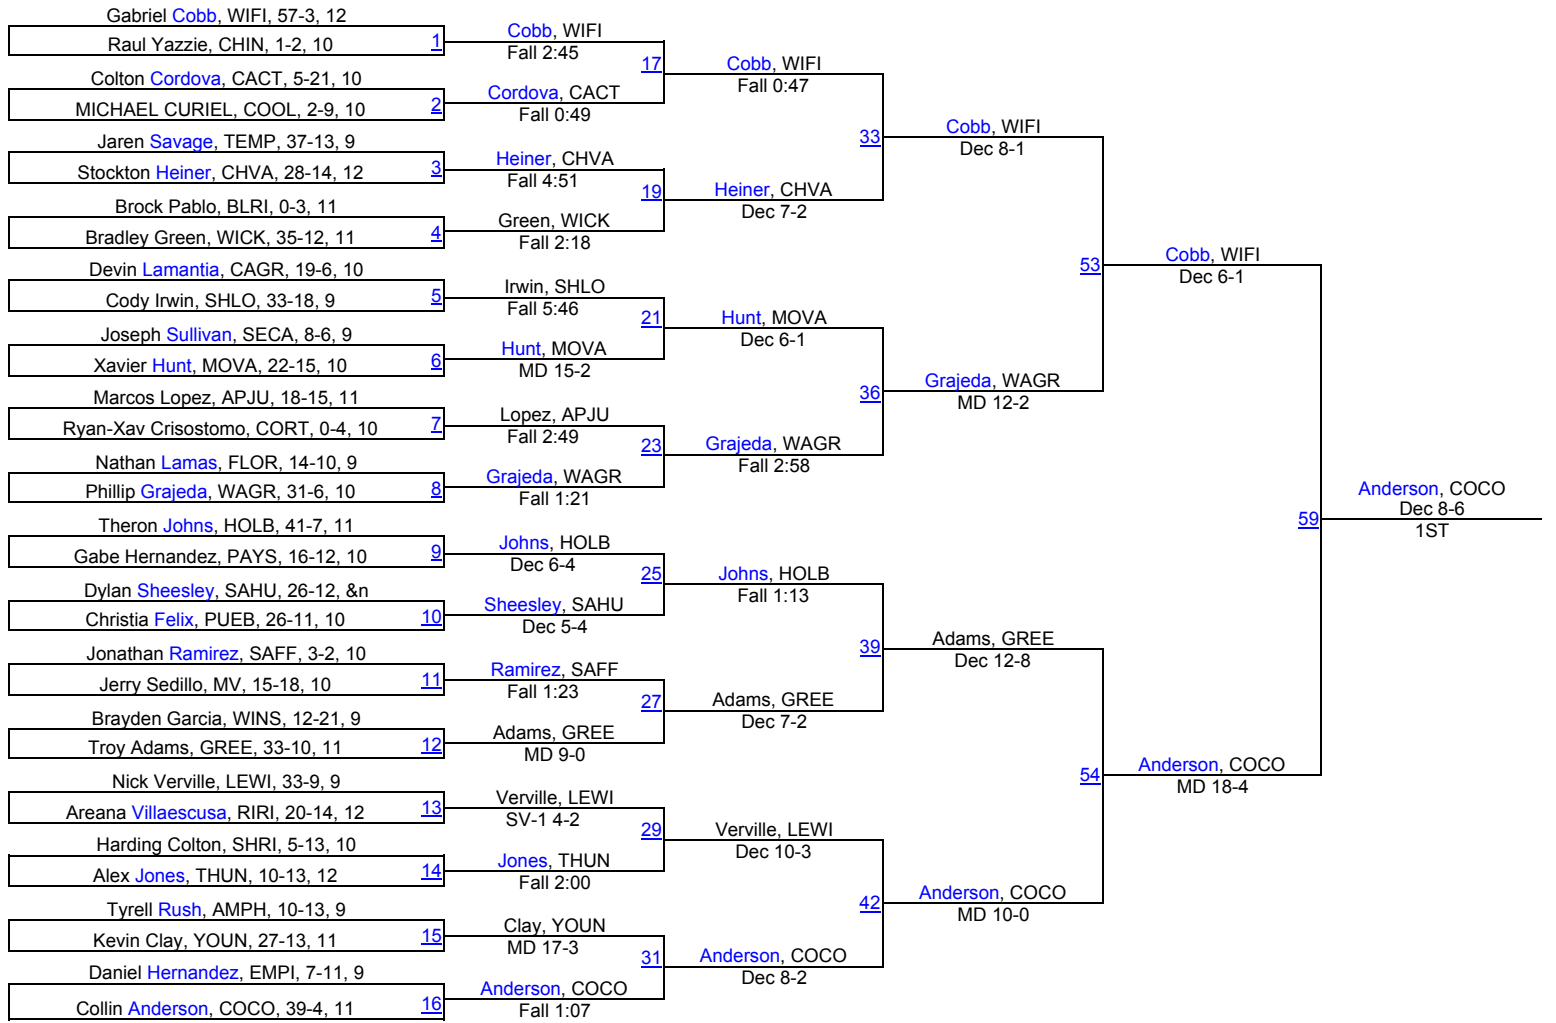

2014 AIA D3/D4 State Championships

D3-120