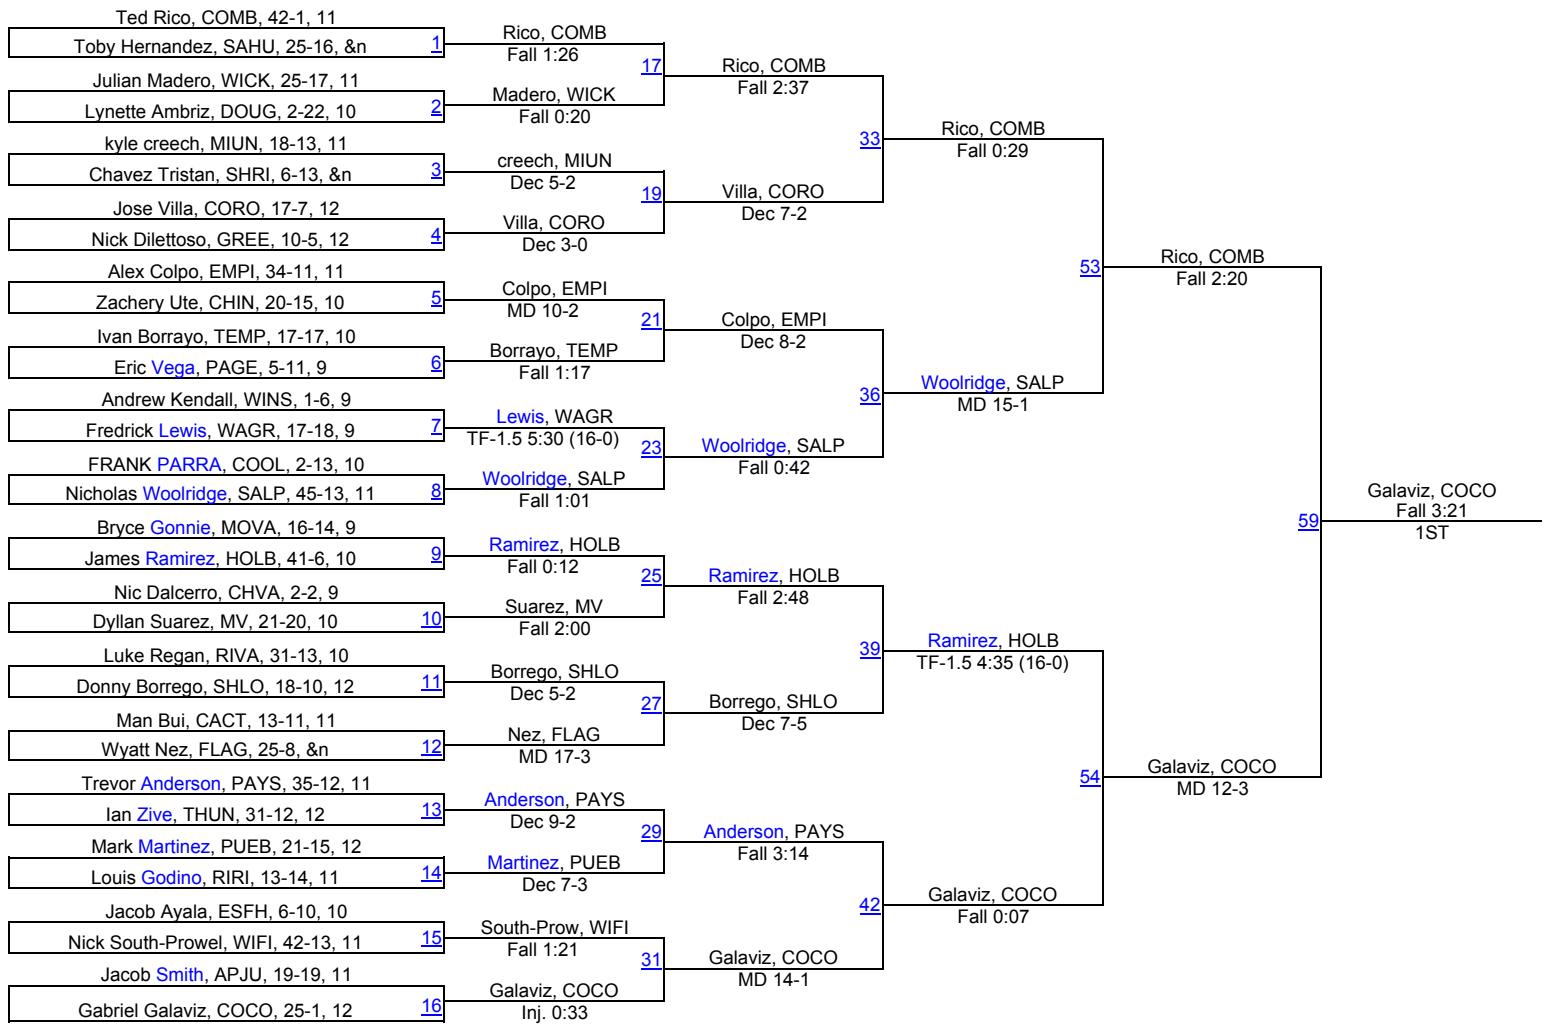

2014 AIA D3/D4 State Championships

D3-126