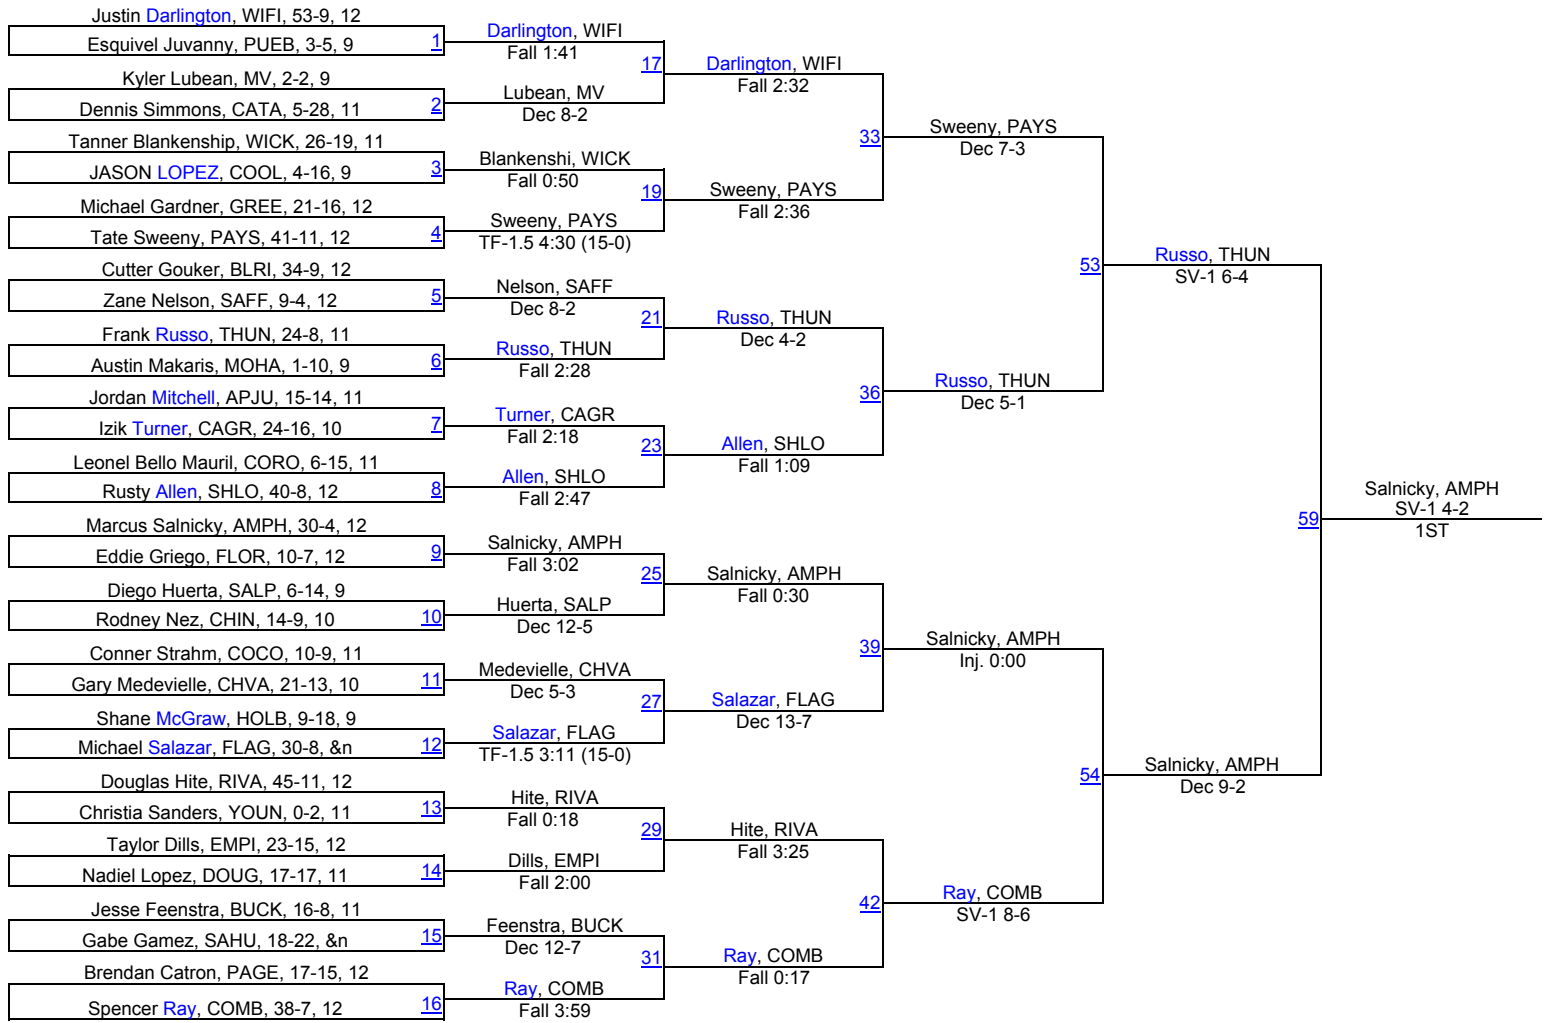

2014 AIA D3/D4 State Championships

D3-145