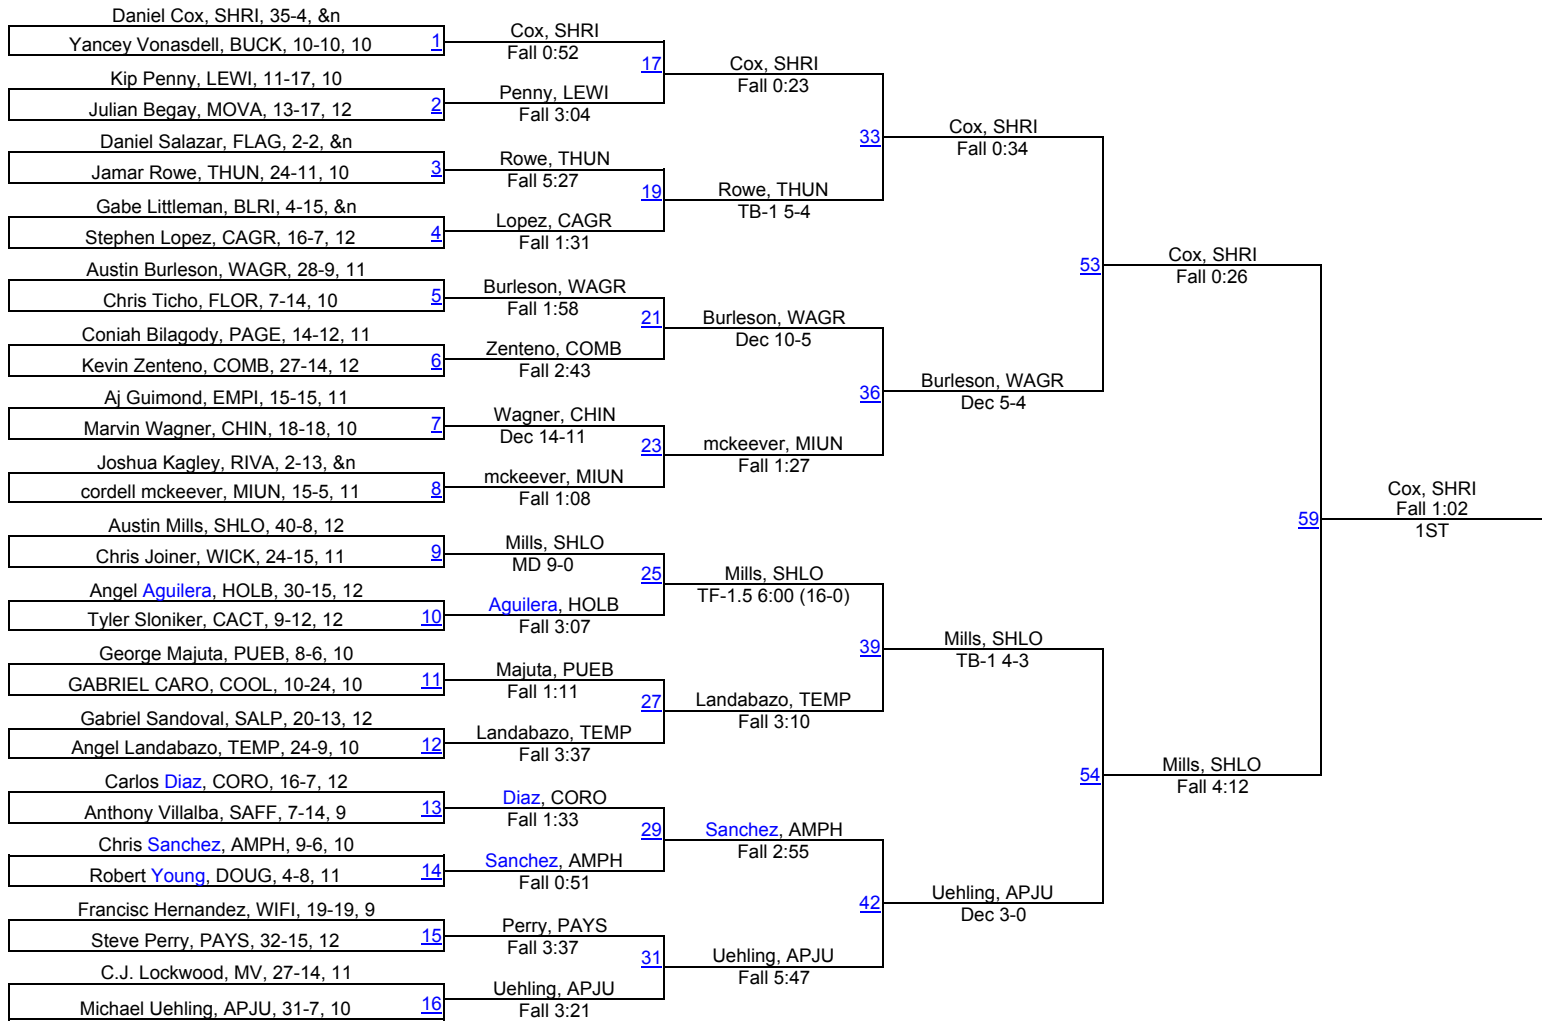

2014 AIA D3/D4 State Championships

D3-285