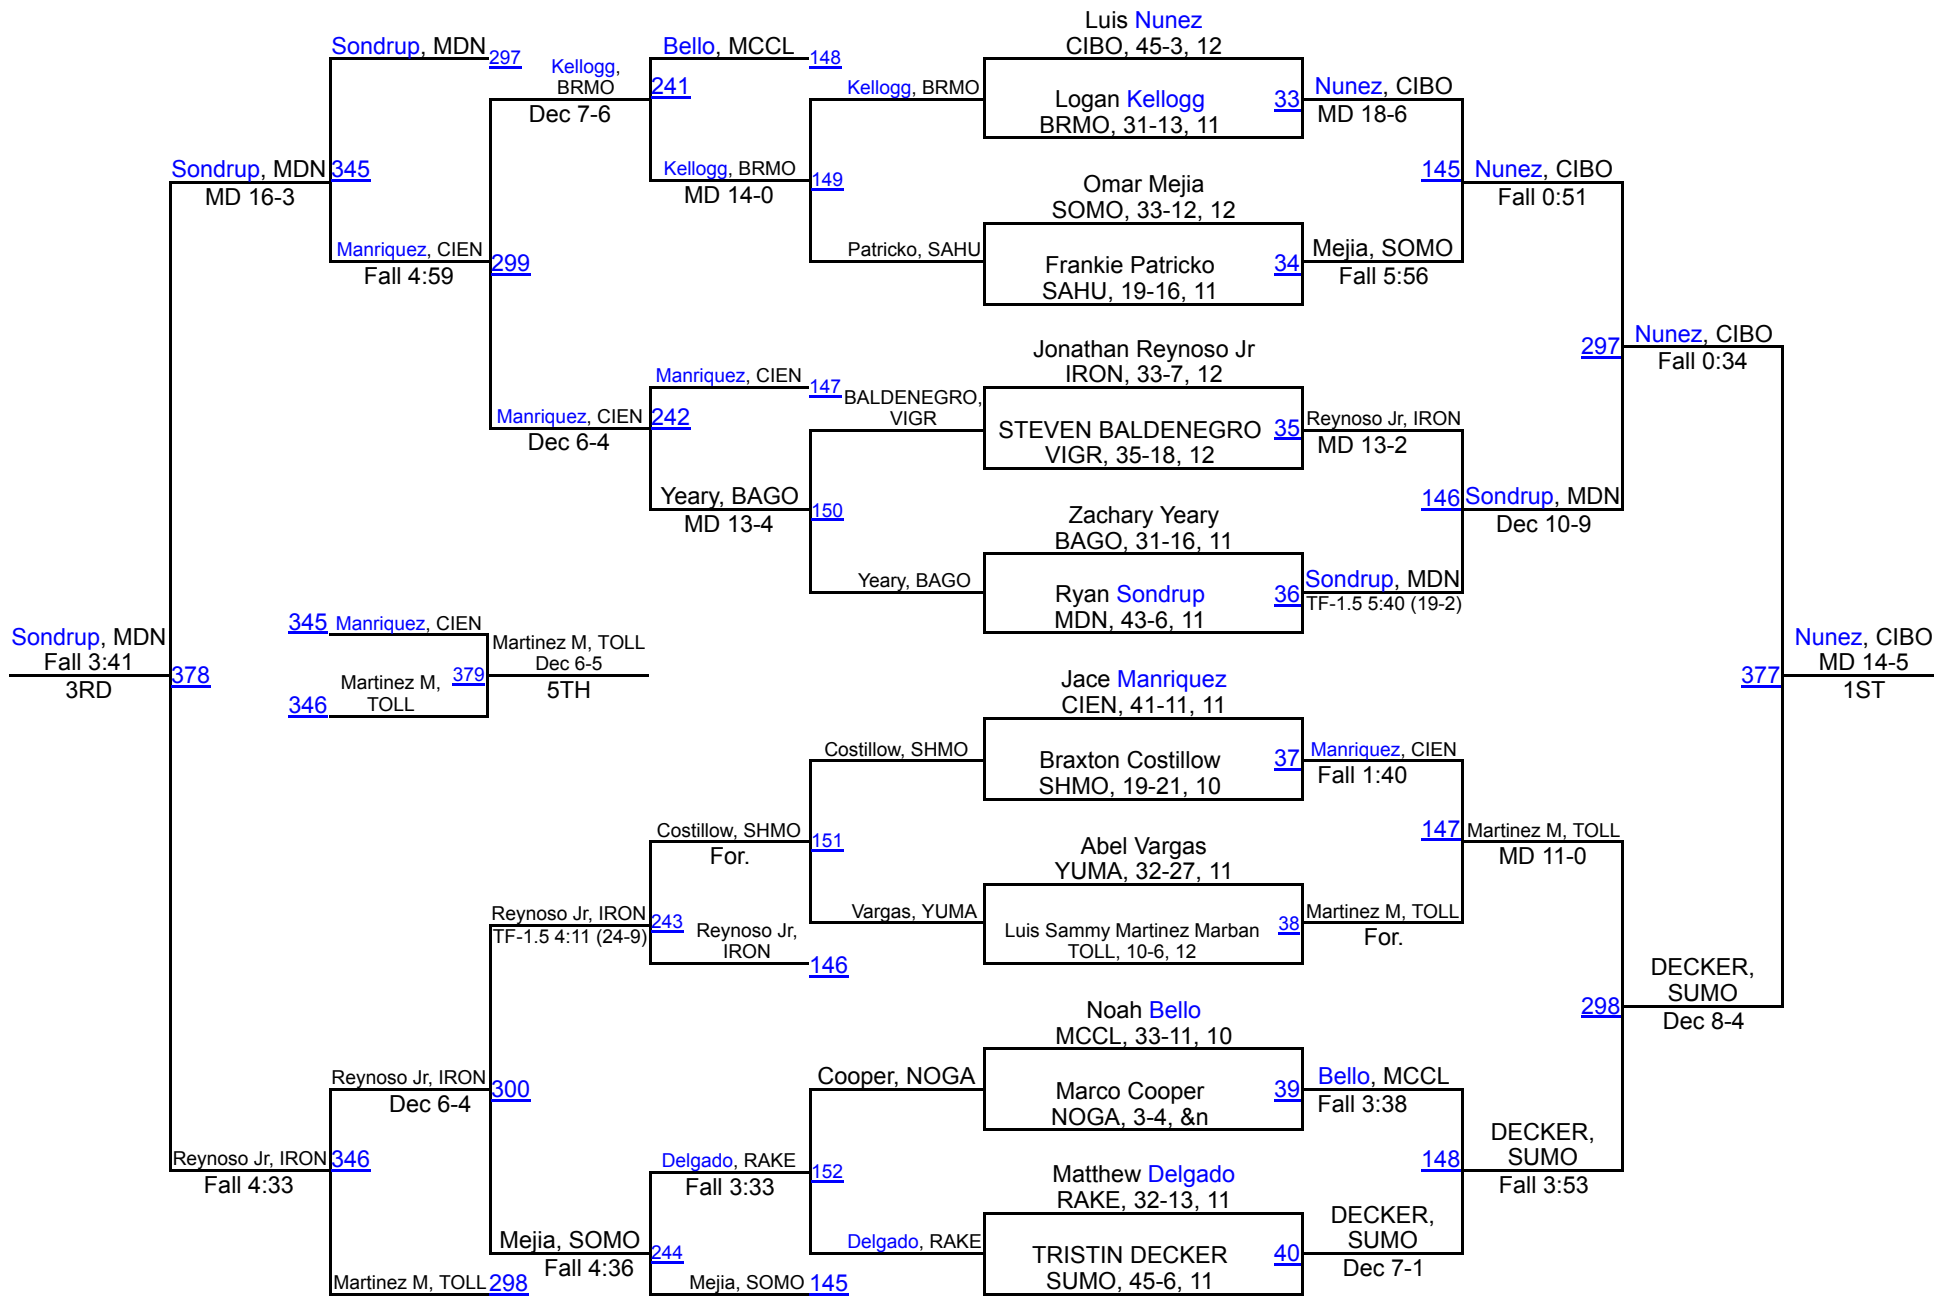

2014 AIA D1/D2 State Championships

D2-132