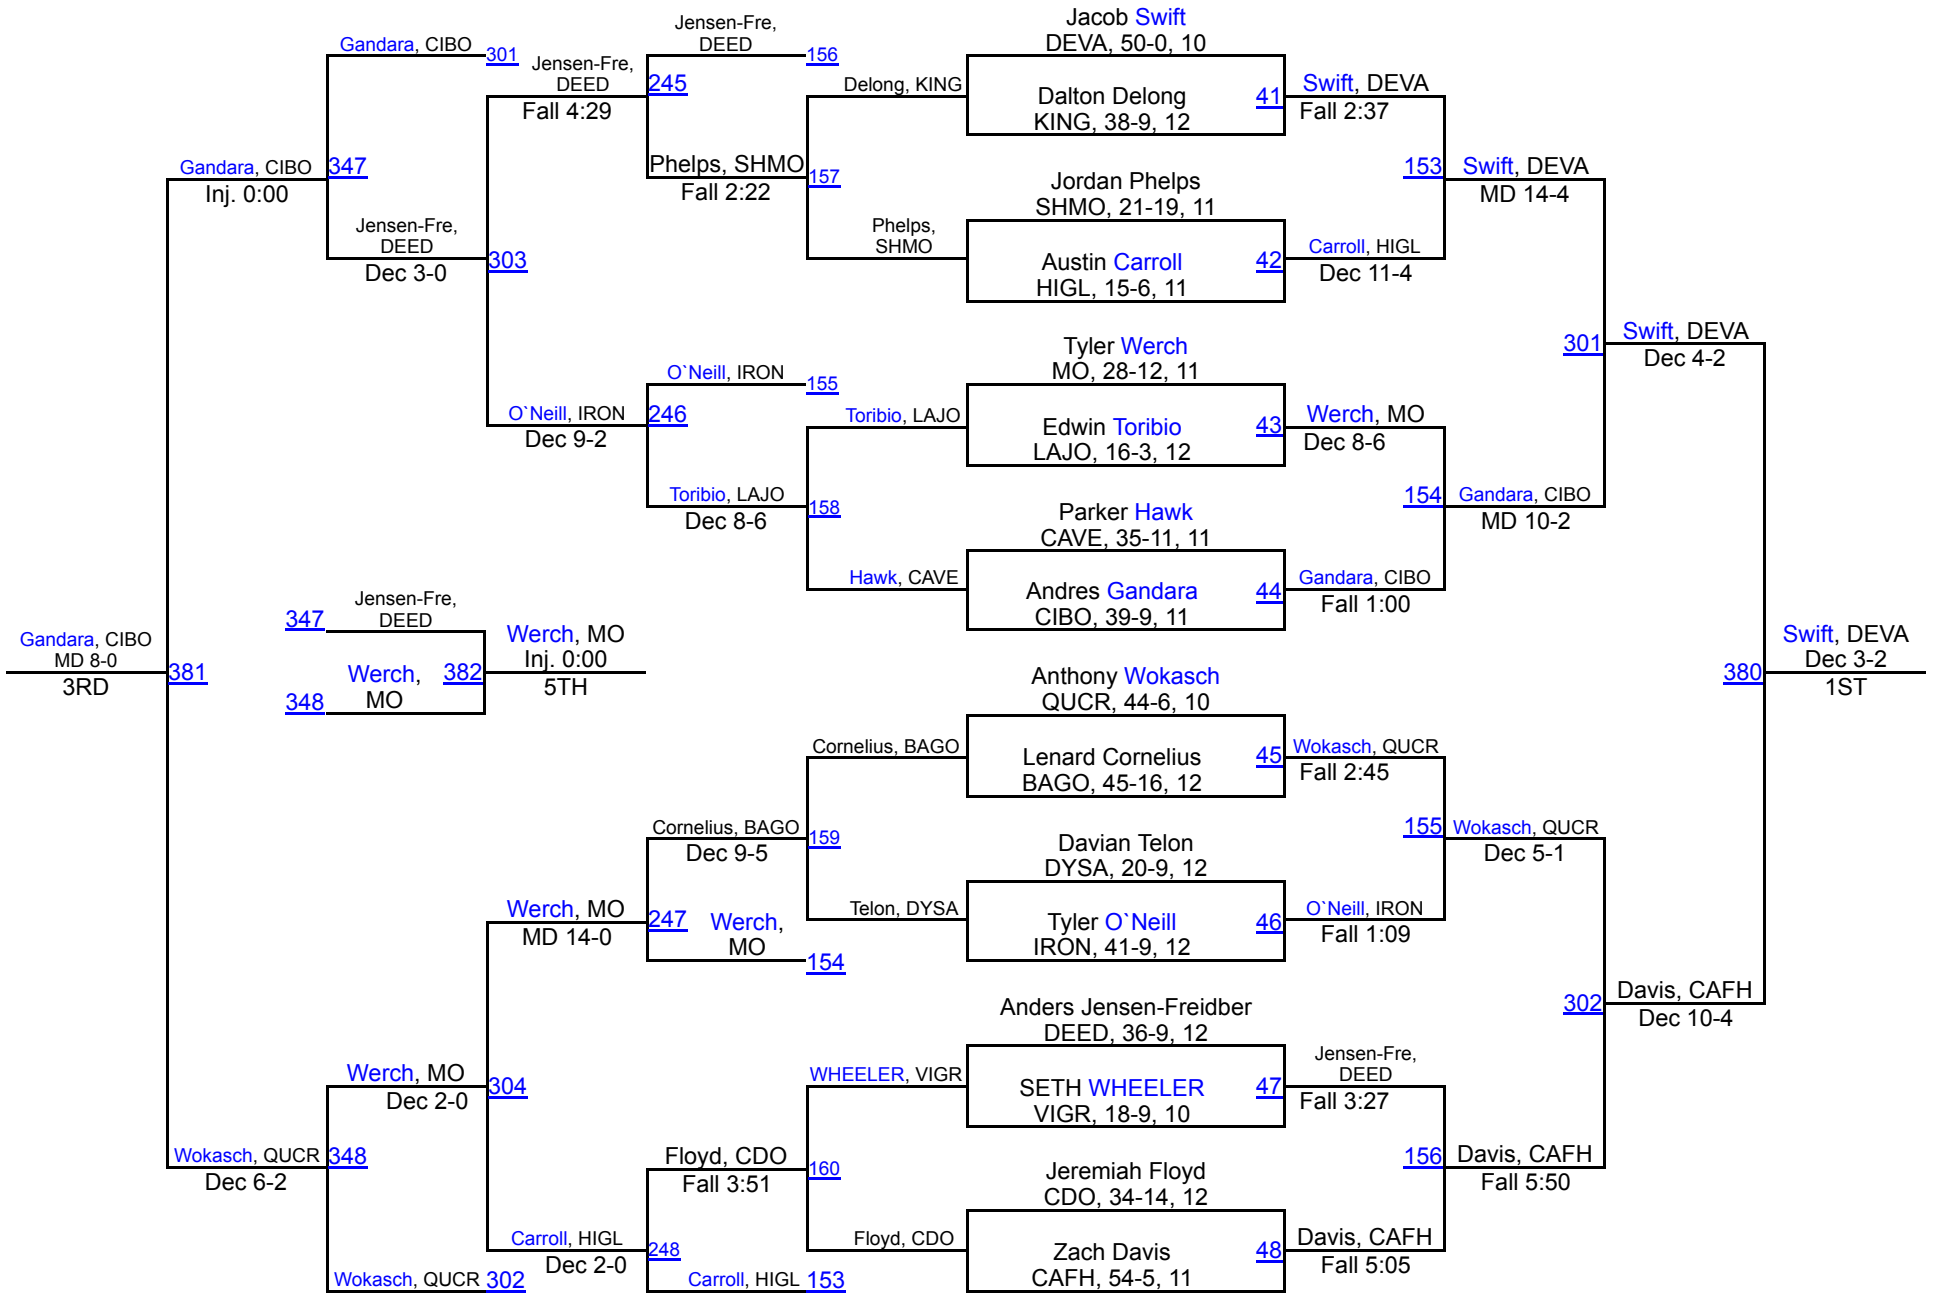

2014 AIA D1/D2 State Championships

D2-138