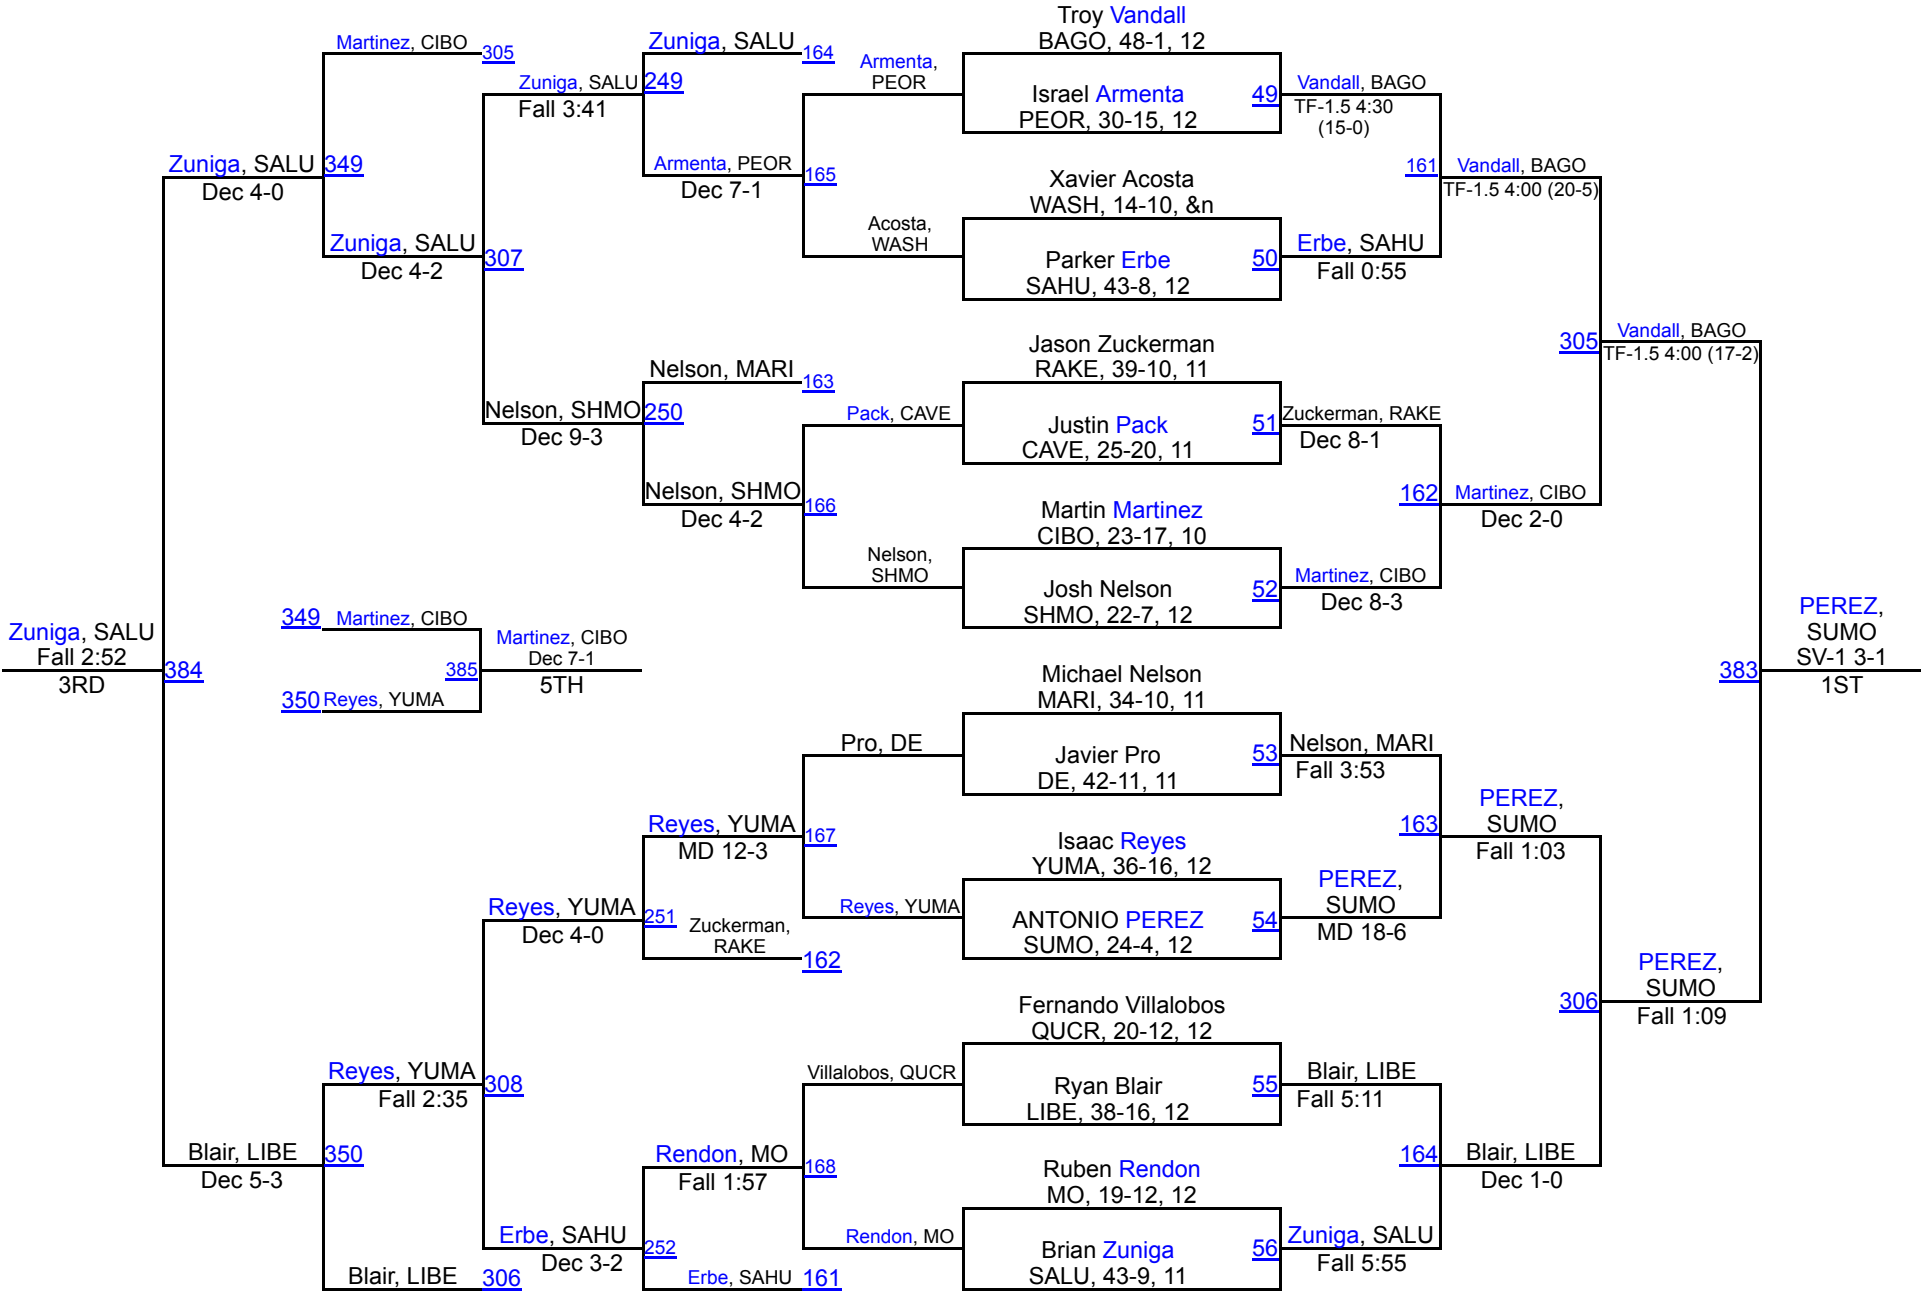

2014 AIA D1/D2 State Championships

D2-145