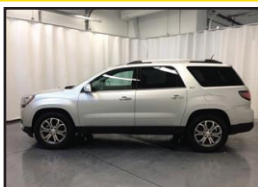

2014 CHEVROLET CRUZE LT
\$12,489
SEARCH CARSOUP# 1HF87E

2016 CHEVROLET TRAVERSE LT
\$25,989
SEARCH CARSOUP# 1HPX2J

2016 CHEVROLET TRAVERSE LT
\$25,989
SEARCH CARSOUP# 1HR9QE

2016 CHEVROLET EQUINOX LTZ
\$26,299
SEARCH CARSOUP# 1HHZXU

2016 CHEVROLET TRAVERSE LT
\$26,989
SEARCH CARSOUP# 1HR9QD

2016 GMC ACADIA SLT-1
\$33,999
SEARCH CARSOUP# 1HE8UK

DAHL SUBARU HYUNDAI MAZDA

888.522.4180
712 4th Street South
La Crosse, WI 54601

2016 SUBARU IMPREZA 2.0I PREMIUM
\$19,998
SEARCH CARSOUP# 1HY6FM