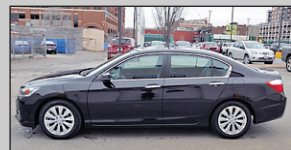

**\$24,590**

2015 RAM 1500 SLT 5.7L V8, Quad Cab, #2915047

**\$26,390**

2010 FORD F-150 LARIAT Backup Camera, Leather Seats, Running Boards, Bedliner #16R173A

**\$25,990**

2015 HONDA ACCORD EXL 2.5L, Auto., Backup Camera, Moonroof, Heated Memory Leather, Great Value! #N156852A