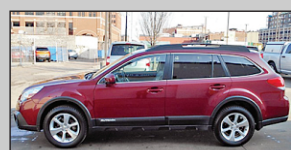

2013 SUBARU OUTBACK LIMITED AWD, Moonroof Pkg., 9 Speakers, Auto Temp Control, AM/FM/XM/CD, Remote Keyless Entry #N157124C

$25,990