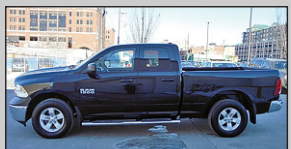

2015 NISSAN ROGUE SELECT S AWD, Back-up Camera, Bluetooth #2816011

**\$20,490**

2010 LINCOLN MKX AWD, Heated Leather Seats, Bluetooth #16J113A

**\$20,990**

2015 CHRYSLER 200C AWD, Panoramic Sunroof #2915062

**\$21,990**

2013 GMC TERRAIN SLE-2 2.4L, Auto., Premium Audio, Backup Camera, Heated Seats, Very Clean 1 Owner Local Trade #N157464A

**\$16,990**

2013 DODGE RAM 1500 TRADESMAN One Owner, 4WD, Popular Equip Group, Remote Keyless Entry w/All-Secure, Sirius XM, Class IV Receiver Hitch #L154182A