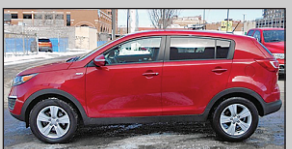

**\$13,790**

2007 CHEVY SILVERADO 1500 LT 4.8L, Auto., Only 47k! Colormatch Topper, Back-up Camera, Great Truck #N167536A

**\$14,490**

2013 KIA SPORTAGE LX A/C, AM/FM/CD/MP3, Dual Front/Side Airbags, Outside Temp Display, Remote Keyless Entry, Steering Wheel Mtd Crtls #L155430B