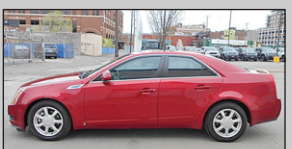

2015 PROMASTER CITY 183 Miles, Front Wheel Drive, Backup Camera, Tow Package, 9 Speed Automatic #16R173A

**\$19,990**

2010 HONDA CRV EX-L Leather, Locally Owned/Maintained, 7 Speakers, Fully Auto Headlights, Htd Front Seats, Pwr Driver Seat, Pwr Moonroof, Remote Entry #L165242A

**\$15,390**

2013 CHRYSLER 200 LTD 3.6L, Auto., Only 8k! Navi, Heated Leather, Moonroof, One of a Kind, #L161316A

**\$15,790**

2008 CADILLAC CTS4 3.6L, Auto., AWD, Only 42k! Quite the Caddy! #N167508A

**\$15,990**