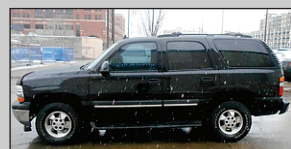

2006 CHEVROLET TAHOE LT 4WD, Sun, Sound & Entertainment Pkg., 8 Speakers, Emergency Comm System, Front Dual Zone A/C, Remote Keyless Entry #L165105A

$13,790