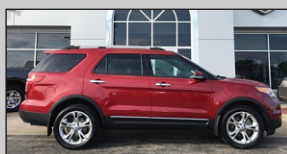

2013 FORD EXPLORER LIMITED
Heated Seats, AWD, Remote Start,
3rd Row
#17C121A

$27,990