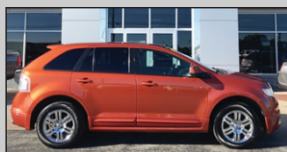

2007 FORD EDGE SEL PLUS
AWD, Heated Leather Seats,
Power Driver's Seat
#2816019A

$8,790