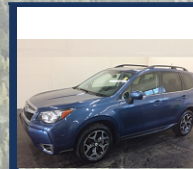

2014 SUBARU FORESTER
TURBO PREMIUM

$23,211