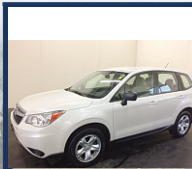

DAHL
AUTOMOTIVE
— 1911 —

SUBARU

Confidence in Motion

2017 OUTBACK 2.5i

\$249/MO LEASE

MODEL HDB-01
Stk #27S0438

- SUBARU SYMMETRICAL ALL-WHEEL DRIVE WITH ACTIVE TORQUE VECTORING
- SUBARU STARLINK 6.2" MULTIMEDIA IN-VEHICLE TECHNOLOGY SYSTEM

NO SECURITY DEPOSIT. \$1,749 DUE AT LEASE SIGNING. 36 MONTH, 36,000 MILES. OFFER EXPIRES 01/31/2017.

0% AVAILABLE*

2017 FORESTER 2.5i

\$235/MO LEASE

MODEL HFB-02
Stk# 27S0372

- SUBARU SYMMETRICAL ALL-WHEEL DRIVE WITH ACTIVE TORQUE VECTORING
- STANDARD REAR VISION CAMERA

NO SECURITY DEPOSIT \$2,599 DUE AT LEASE SIGNING 36 MONTH 36,000 MILES OFFER EXPIRES 01/31/2017.

0% AVAILABLE*

ALL NEW!

2017 IMPREZA 2.0i 4 Door

\$189/MO LEASE

Model HJB-01

- SUBARU SYMMETRICAL ALL-WHEEL DRIVE
- STANDARD 6.5" LCD TOUCHSCREEN DISPLAY WITH APPLE CARPLAY, ANDROID AUTO AND REAR VISION CAMERA

STK#2P0314 VIN#G3343982

2014 SUBARU IMPREZA
LOCAL TRADE

\$14,347

2014 SUBARU FORESTER
CLEAN LOCAL OFF LEASE

\$19,880

2016 SUBARU IMPREZA PREMIUM
HEATED SEATS

\$19,894

2016 SUBARU IMPREZA PREMIUM
ONLY 5,500 MILES