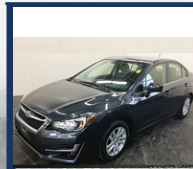

DAHL
AUTOMOTIVE
— 1911 —

SUBARU

Confidence in Motion

2017 OUTBACK 2.5i

\$249/MO LEASE

MODEL HDB-01
Stk #27S0438

- SUBARU SYMMETRICAL ALL-WHEEL DRIVE WITH ACTIVE TORQUE VECTORING
- SUBARU STARLINK 6.2" MULTIMEDIA IN-VEHICLE TECHNOLOGY SYSTEM

NO SECURITY DEPOSIT. \$1,749 DUE AT LEASE SIGNING. 36 MONTH, 36,000 MILES. OFFER EXPIRES 01/31/2017.

0% AVAILABLE*

2017 FORESTER 2.5i

\$235/MO LEASE

MODEL HFB-02
Stk# 27S0372

- SUBARU SYMMETRICAL ALL-WHEEL DRIVE WITH ACTIVE TORQUE VECTORING
- STANDARD REAR VISION CAMERA

NO SECURITY DEPOSIT \$2,599 DUE AT LEASE SIGNING 36 MONTH 36,000 MILES OFFER EXPIRES 01/31/2017.

0% AVAILABLE*

ALL NEW!

2017 IMPREZA 2.0i 4 Door

\$189/MO LEASE

Model HJB-01

- SUBARU SYMMETRICAL ALL-WHEEL DRIVE
- STANDARD 6.5" LCD TOUCHSCREEN DISPLAY WITH APPLE CARPLAY, ANDROID AUTO AND REAR VISION CAMERA

STK#2P0314 VIN#G3343982

2014 SUBARU IMPREZA
LOCAL TRADE

\$14,347

2014 SUBARU FORESTER
CLEAN LOCAL OFF LEASE

\$19,880

2016 SUBARU IMPREZA PREMIUM
HEATED SEATS

\$19,894

2016 SUBARU IMPREZA PREMIUM
ONLY 5,500 MILES