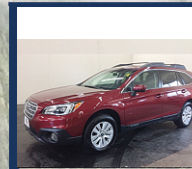

DAHL
AUTOMOTIVE
— 1911 —

SUBARU

Confidence in Motion

2017 OUTBACK 2.5i

\$249/MO LEASE

MODEL HDB-01
Stk #27S0438

- SUBARU SYMMETRICAL ALL-WHEEL DRIVE WITH ACTIVE TORQUE VECTORING
- SUBARU STARLINK 6.2" MULTIMEDIA IN-VEHICLE TECHNOLOGY SYSTEM

NO SECURITY DEPOSIT \$2,599 DUE AT LEASE SIGNING 36 MONTH 36,000 MILES OFFER EXPIRES 01/31/2017.

0% AVAILABLE*

ALL NEW!

2017 IMPREZA 2.0i 4 Door

\$189/MO LEASE

Model HJB-01

- SUBARU SYMMETRICAL ALL-WHEEL DRIVE
- STANDARD 6.5" LCD TOUCHSCREEN DISPLAY WITH APPLE CARPLAY, ANDROID AUTO AND REAR VISION CAMERA

STK#2P0314 VIN#G3343982

2014 SUBARU IMPREZA
LOCAL TRADE

\$14,347

2014 SUBARU FORESTER
CLEAN LOCAL OFF LEASE

\$19,880

2016 SUBARU IMPREZA PREMIUM
HEATED SEATS

\$19,894

2016 SUBARU IMPREZA PREMIUM
ONLY 5,500 MILES

\$20,000

2015 SUBARU BRZ LIMITED
GET READY FOR SPRING

\$20,750

2014 SUBARU FORESTER
TURBO PREMIUM

\$23,211

2016 SUBARU OUTBACK PREMIUM
100,000 MILE WARRANTY

\$25,994

2016 SUBARU OUTBACK PREMIUM
LOW MILEAGE