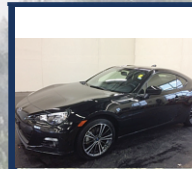

DAHL
AUTOMOTIVE
— 1911 —

SUBARU

Confidence in Motion

2017 OUTBACK 2.5i

\$249/MO LEASE

MODEL HDB-01
Stk #27S0438

- SUBARU SYMMETRICAL ALL-WHEEL DRIVE WITH ACTIVE TORQUE VECTORING
- SUBARU STARLINK 6.2" MULTIMEDIA IN-VEHICLE TECHNOLOGY SYSTEM

NO SECURITY DEPOSIT \$2,599 DUE AT LEASE SIGNING 36 MONTH 36,000 MILES OFFER EXPIRES 01/31/2017.

0% AVAILABLE*

ALL NEW!

2017 IMPREZA 2.0i 4 Door

\$189/MO LEASE

Model HJB-01

- SUBARU SYMMETRICAL ALL-WHEEL DRIVE
- STANDARD 6.5" LCD TOUCHSCREEN DISPLAY WITH APPLE CARPLAY, ANDROID AUTO AND REAR VISION CAMERA

STK#2P0314 VIN#G3343982

2014 SUBARU IMPREZA
LOCAL TRADE

\$14,347

2014 SUBARU FORESTER
CLEAN LOCAL OFF LEASE

\$19,880

2016 SUBARU IMPREZA PREMIUM
HEATED SEATS

\$19,894

2016 SUBARU IMPREZA PREMIUM
ONLY 5,500 MILES

\$20,000

2015 SUBARU BRZ LIMITED
GET READY FOR SPRING

\$20,750

2014 SUBARU FORESTER
TURBO PREMIUM

\$23,211

2016 SUBARU OUTBACK PREMIUM
100,000 MILE WARRANTY

\$25,994

2016 SUBARU OUTBACK PREMIUM
LOW MILEAGE