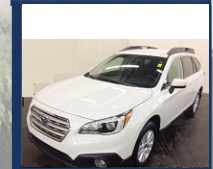

DAHL
AUTOMOTIVE
— 1911 —

SUBARU

Confidence in Motion

2017 OUTBACK 2.5i

\$249/MO LEASE

MODEL HDB-01
Stk #27S0438

- SUBARU SYMMETRICAL ALL-WHEEL DRIVE WITH ACTIVE TORQUE VECTORING
- SUBARU STARLINK 6.2" MULTIMEDIA IN-VEHICLE TECHNOLOGY SYSTEM

STK#2P0314 VIN#G3343982

2014 SUBARU IMPREZA
LOCAL TRADE

\$14,347

2014 SUBARU FORESTER
CLEAN LOCAL OFF LEASE

\$19,880

2016 SUBARU IMPREZA PREMIUM
HEATED SEATS

\$19,894

2016 SUBARU IMPREZA PREMIUM
ONLY 5,500 MILES

\$20,000

2015 SUBARU BRZ LIMITED
GET READY FOR SPRING

\$20,750

2014 SUBARU FORESTER
TURBO PREMIUM

\$23,211

2016 SUBARU OUTBACK PREMIUM
100,000 MILE WARRANTY

\$25,994

2016 SUBARU OUTBACK PREMIUM
LOW MILEAGE