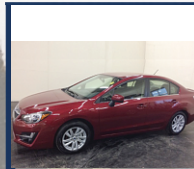

DAHL
AUTOMOTIVE
— 1911 —

SUBARU

Confidence in Motion

2017 OUTBACK 2.5i

\$249/MO LEASE

MODEL HDB-01
Stk #27S0438

- SUBARU SYMMETRICAL ALL-WHEEL DRIVE WITH ACTIVE TORQUE VECTORING
- SUBARU STARLINK 6.2" MULTIMEDIA IN-VEHICLE TECHNOLOGY SYSTEM

NO SECURITY DEPOSIT. \$1,749 DUE AT LEASE SIGNING. 36 MONTH, 36,000 MILES. OFFER EXPIRES 01/31/2017.

0% AVAILABLE*

2017 FORESTER 2.5i

\$235/MO LEASE

MODEL HFB-02
Stk# 27S0372

- SUBARU SYMMETRICAL ALL-WHEEL DRIVE WITH ACTIVE TORQUE VECTORING
- STANDARD REAR VISION CAMERA

NO SECURITY DEPOSIT \$2,599 DUE AT LEASE SIGNING 36 MONTH 36,000 MILES OFFER EXPIRES 01/31/2017.

0% AVAILABLE*

ALL NEW!

2017 IMPREZA 2.0i 4 Door

\$189/MO LEASE

Model HJB-01

- SUBARU SYMMETRICAL ALL-WHEEL DRIVE
- STANDARD 6.5" LCD TOUCHSCREEN DISPLAY WITH APPLE CARPLAY, ANDROID AUTO AND REAR VISION CAMERA

STK#2P0314 VIN#G3343982

2014 SUBARU IMPREZA
LOCAL TRADE

\$14,347

2014 SUBARU FORESTER
CLEAN LOCAL OFF LEASE

\$19,880

2016 SUBARU IMPREZA PREMIUM
HEATED SEATS

\$19,894

2016 SUBARU IMPREZA PREMIUM
ONLY 5,500 MILES