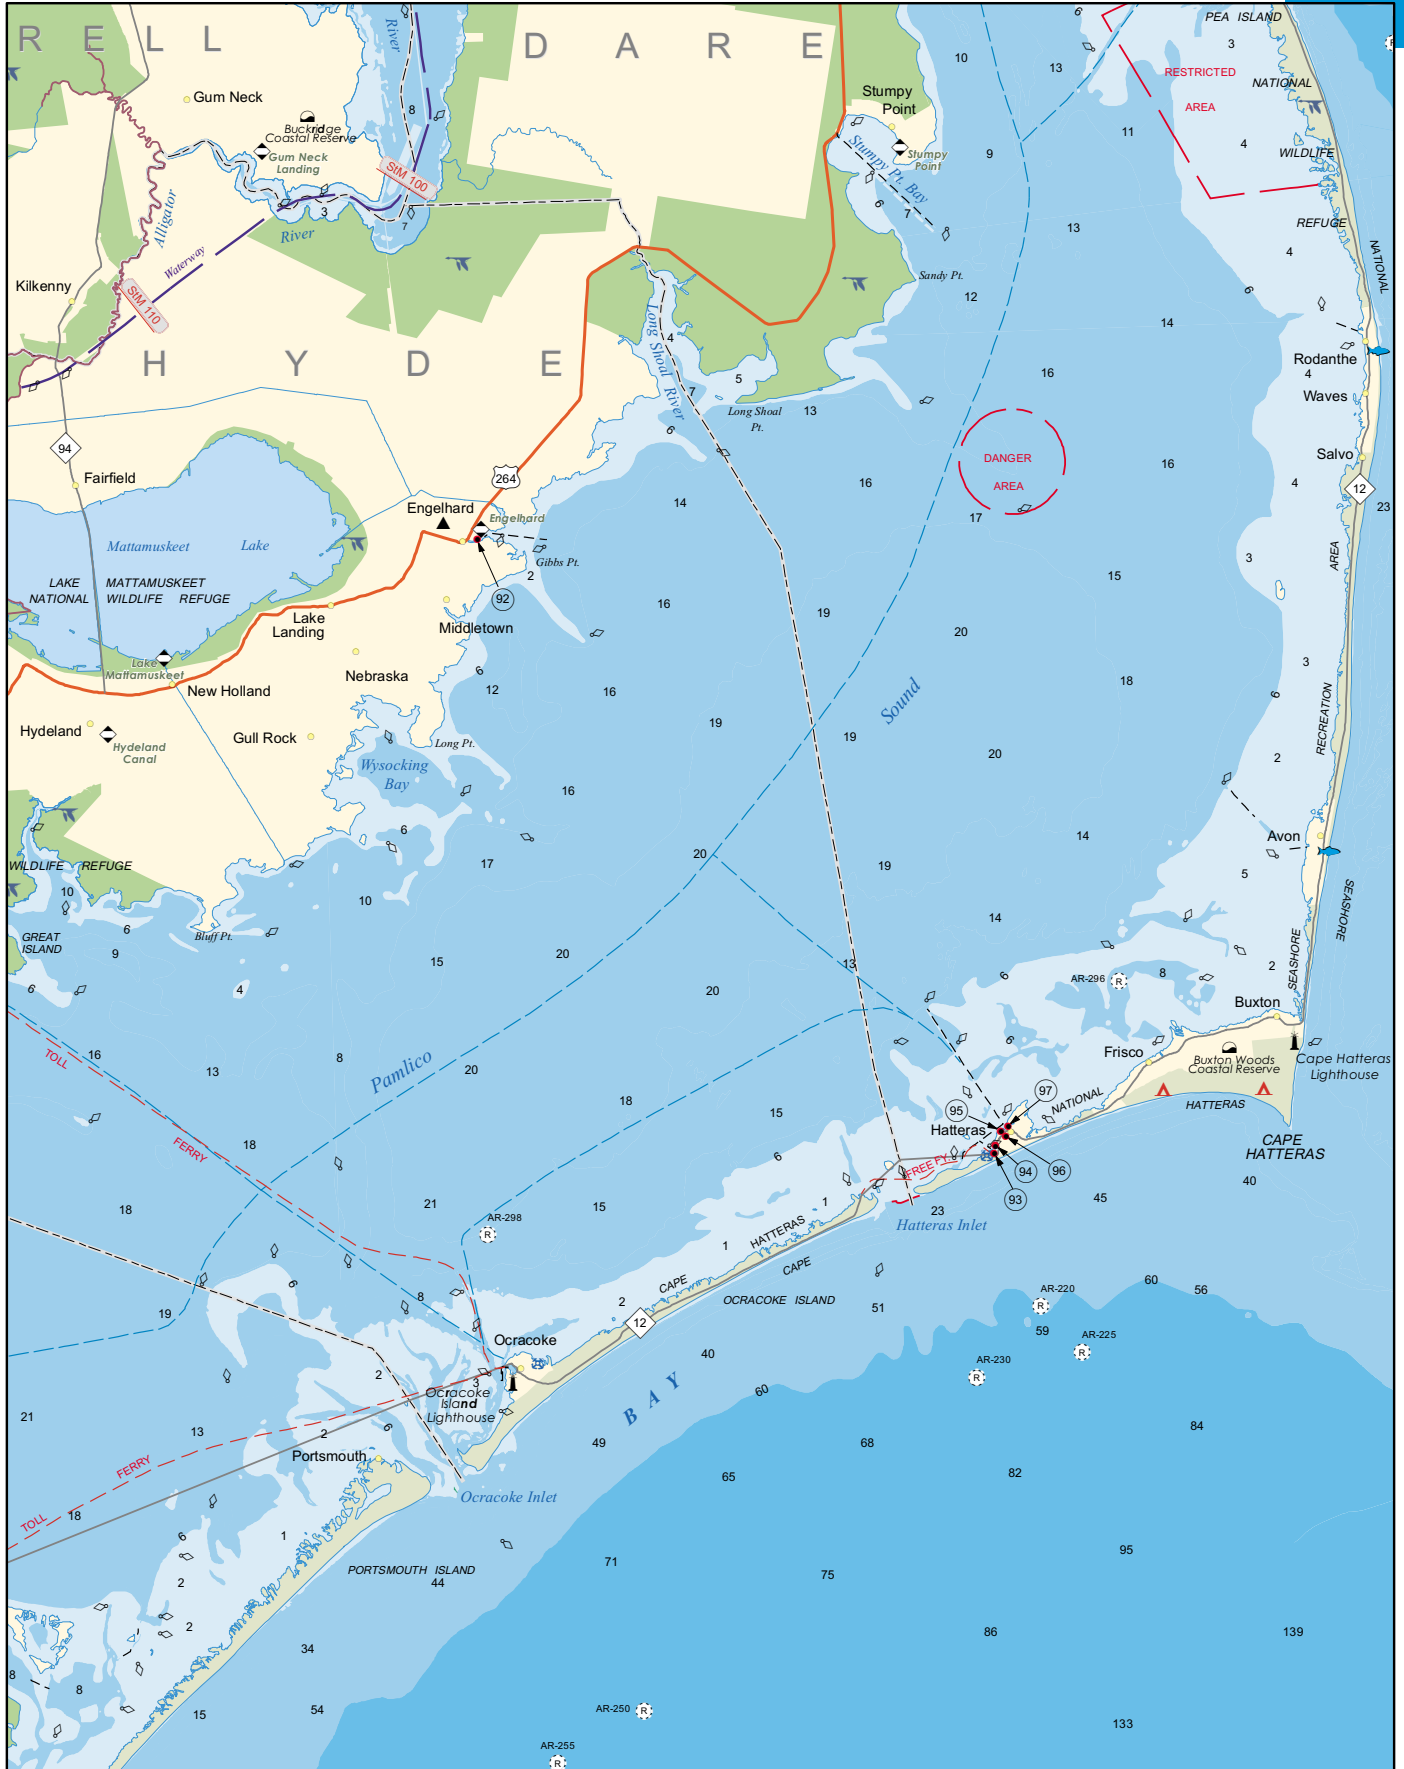

1 inch = 6 miles