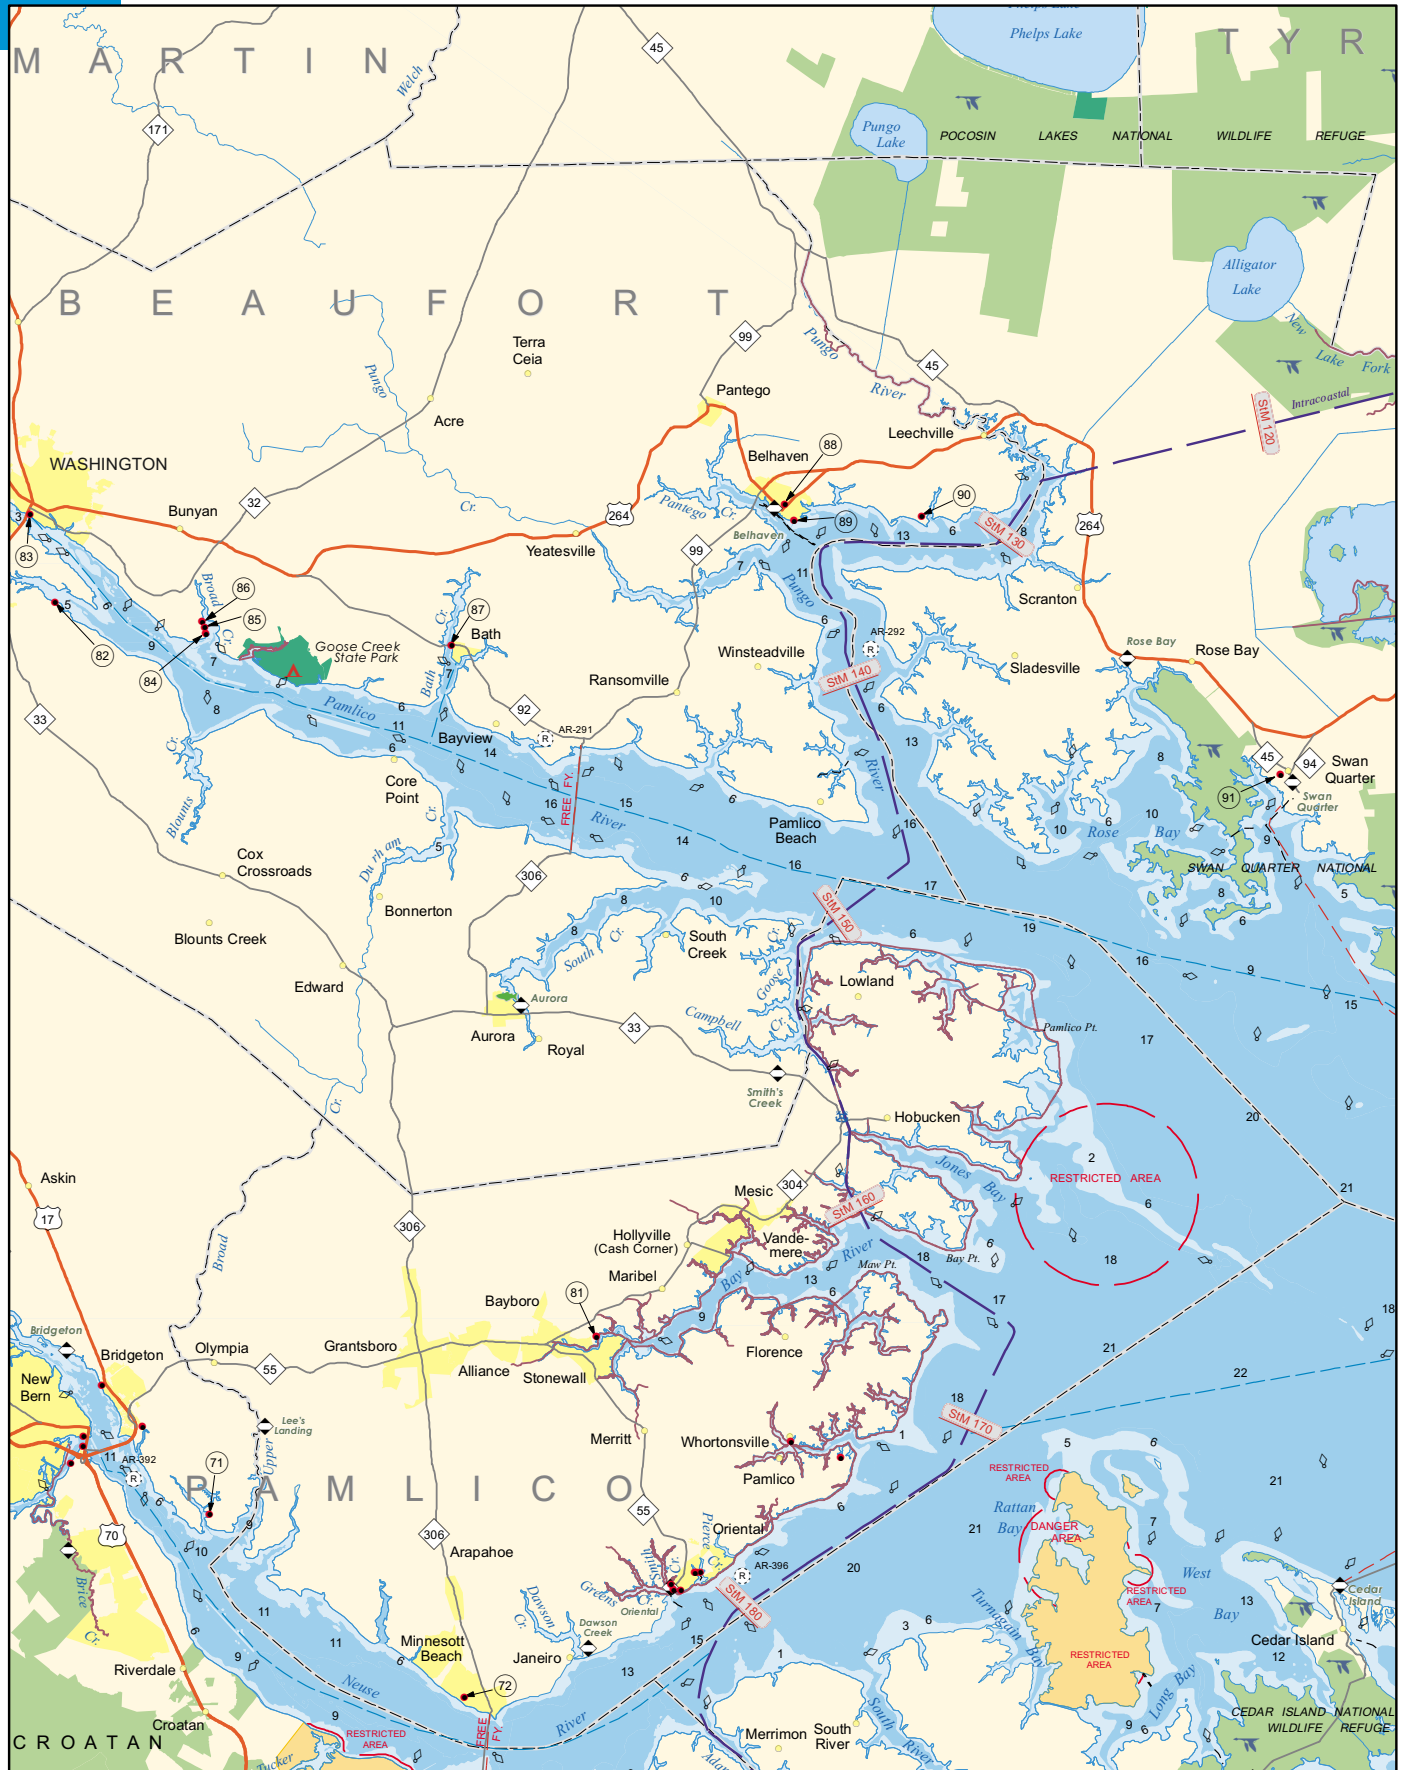

B2

1 inch = 6 miles