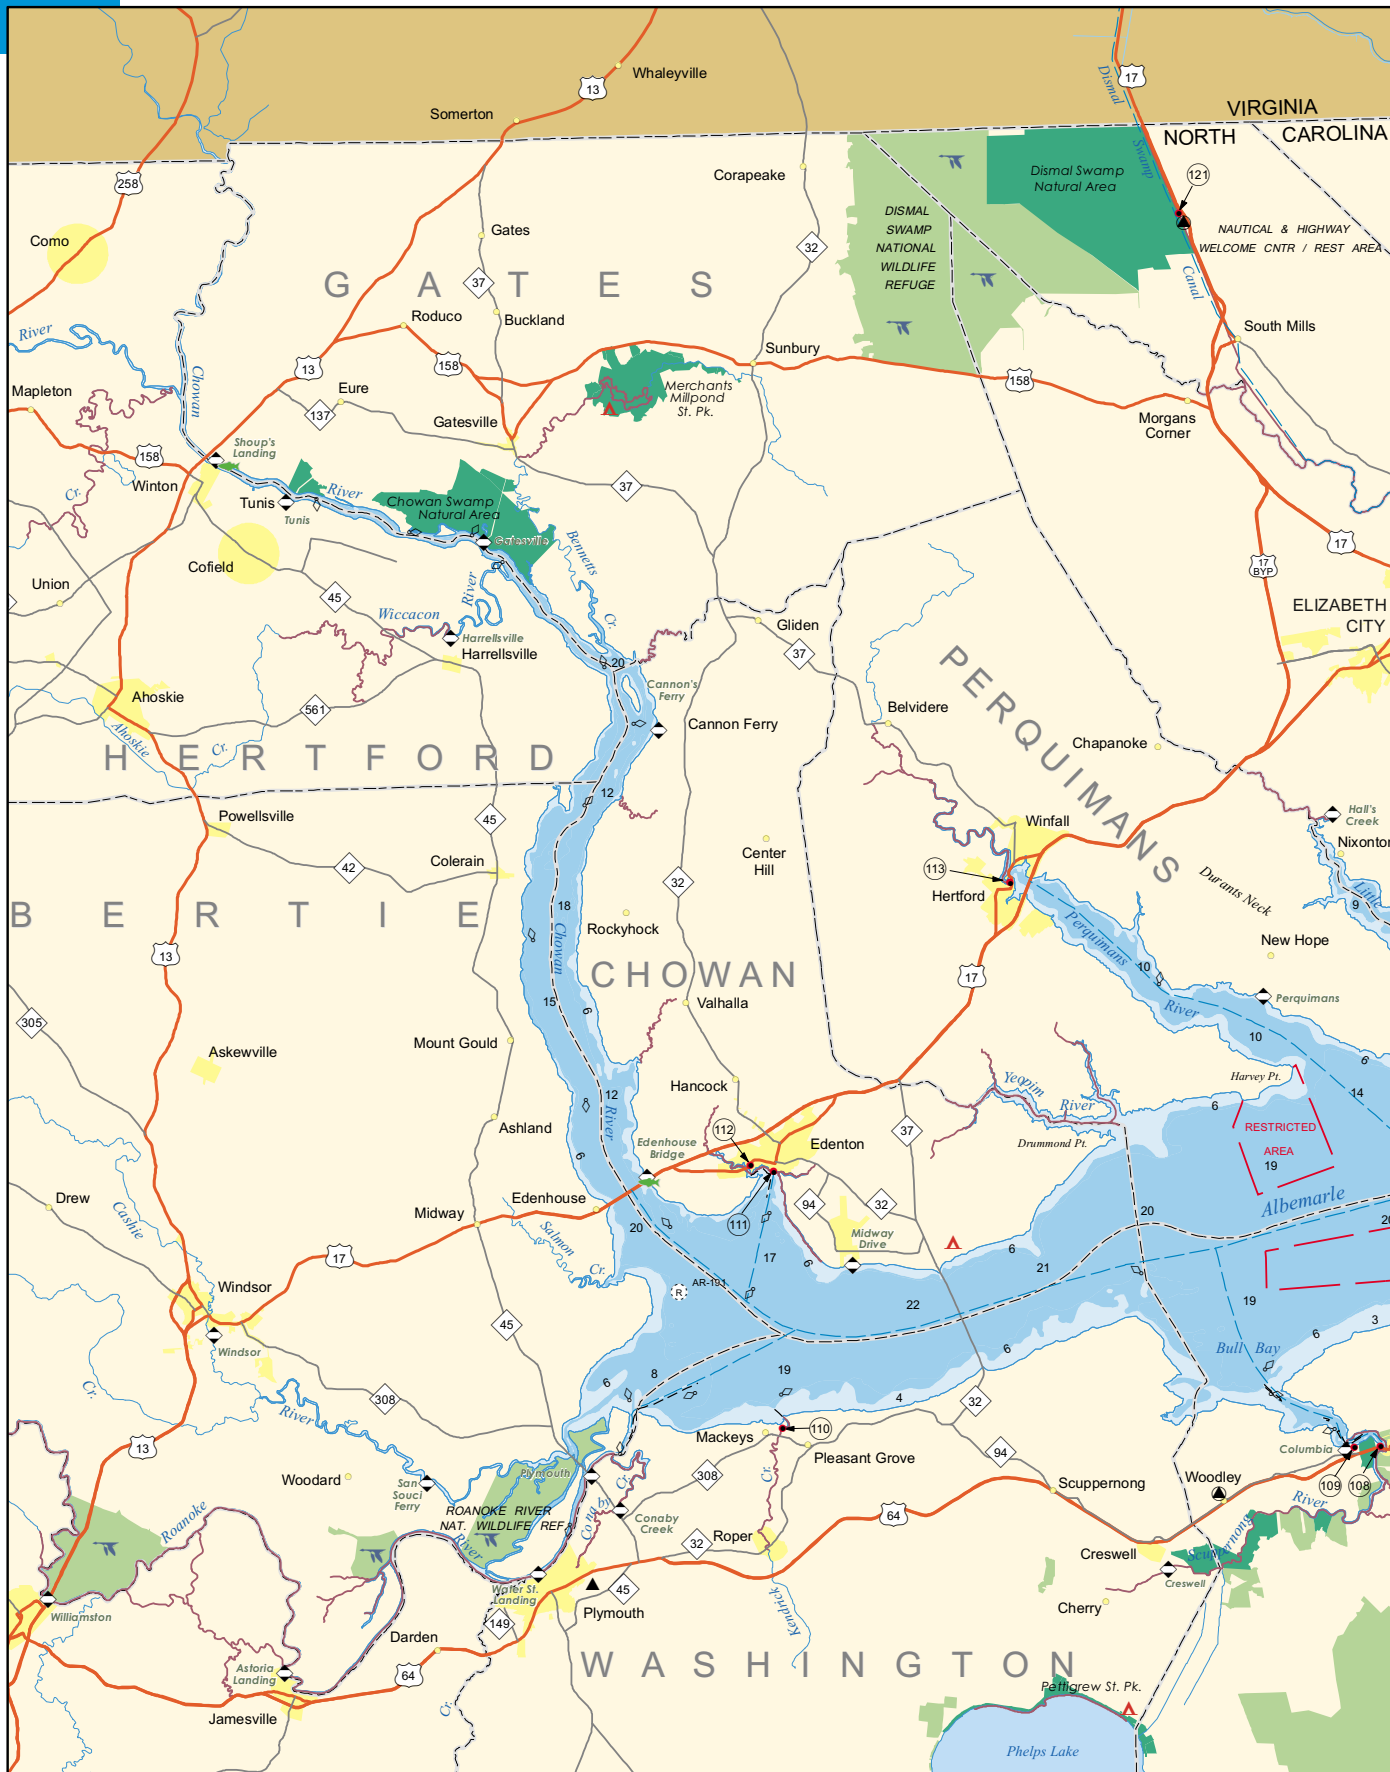

C2

1 inch = 6 miles