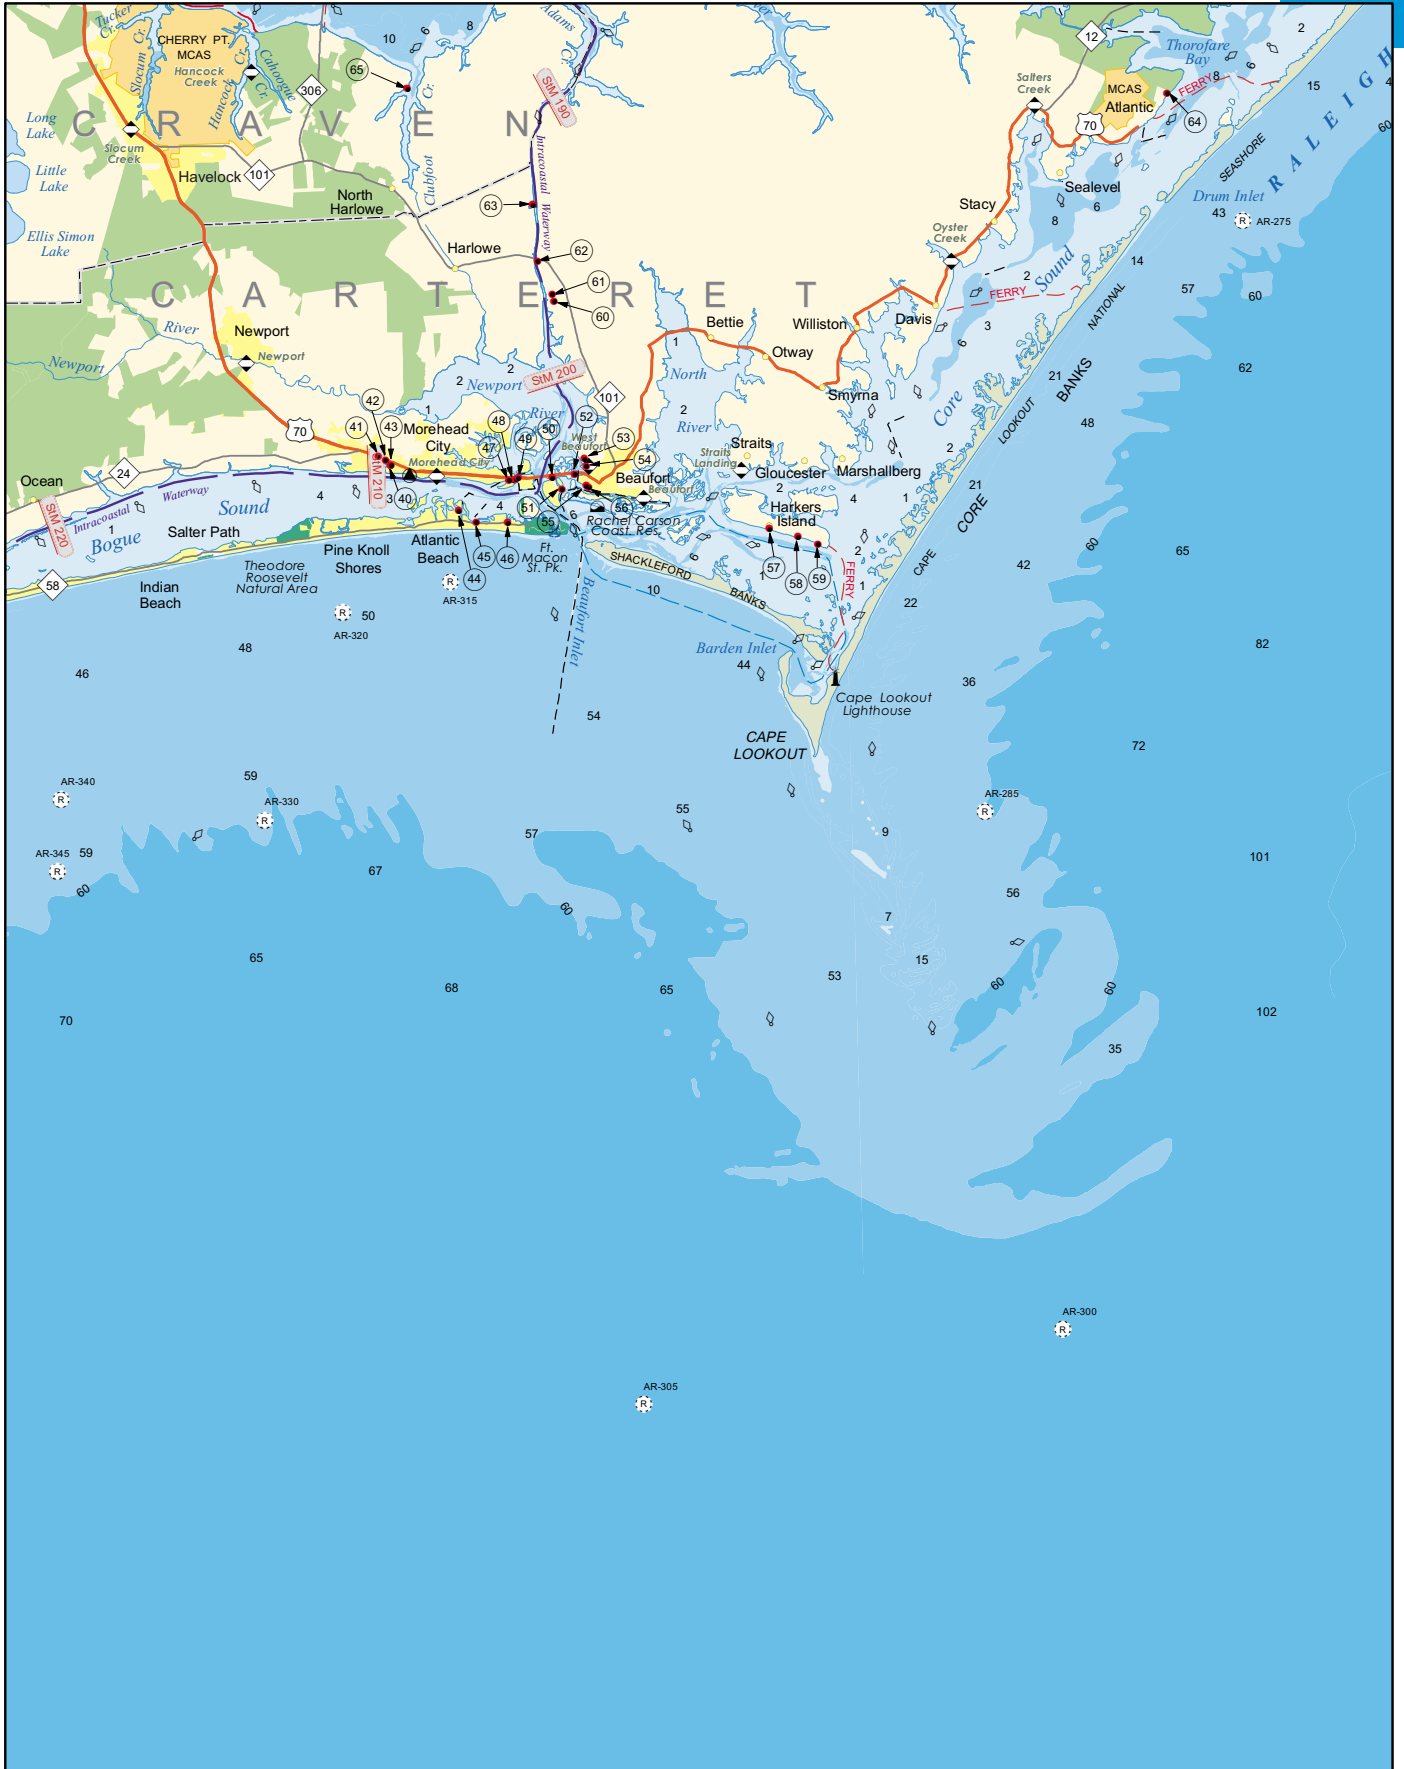

1 inch = 6 miles