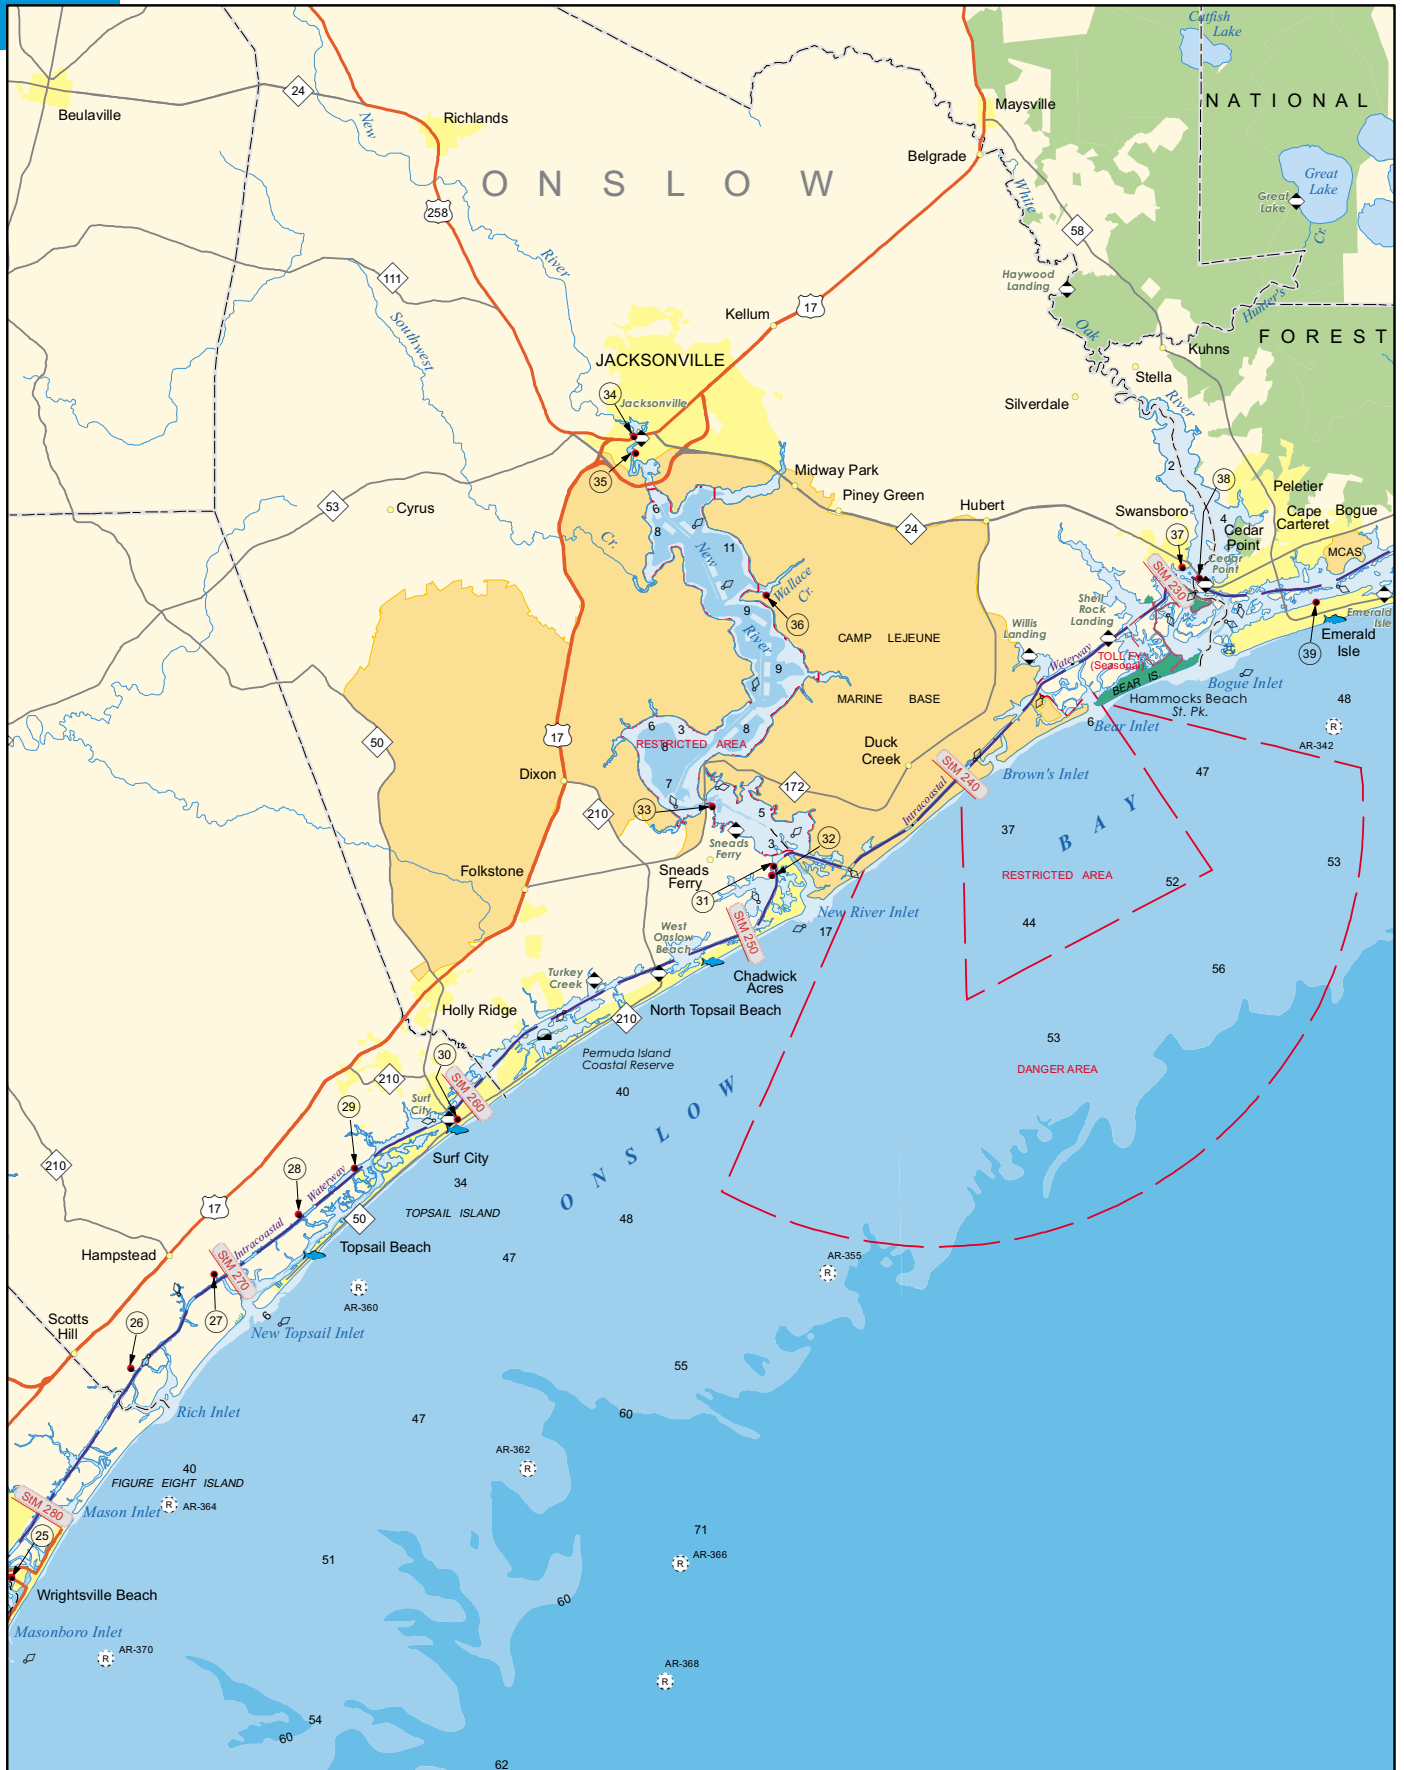

A3

1 inch = 6 miles